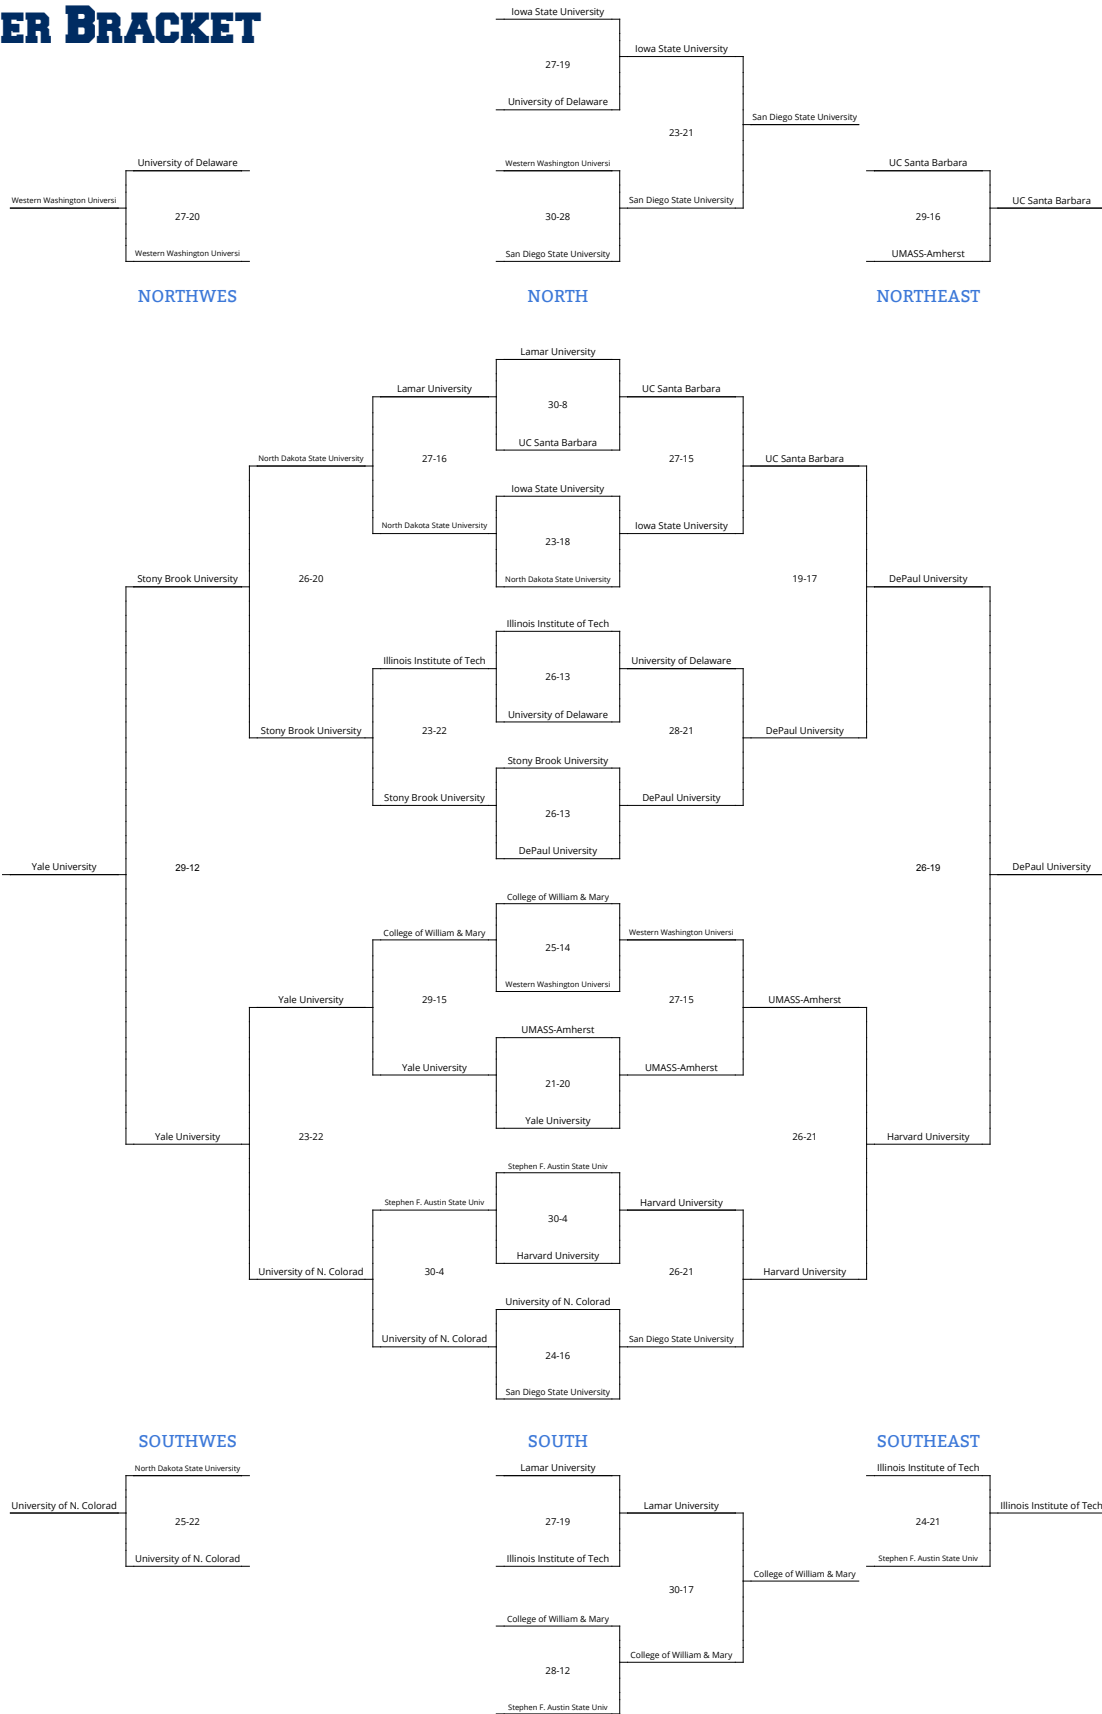

NATIONAL CHAMPIONSHIP

APRIL 14-16, 2016

COPPER BRACKET