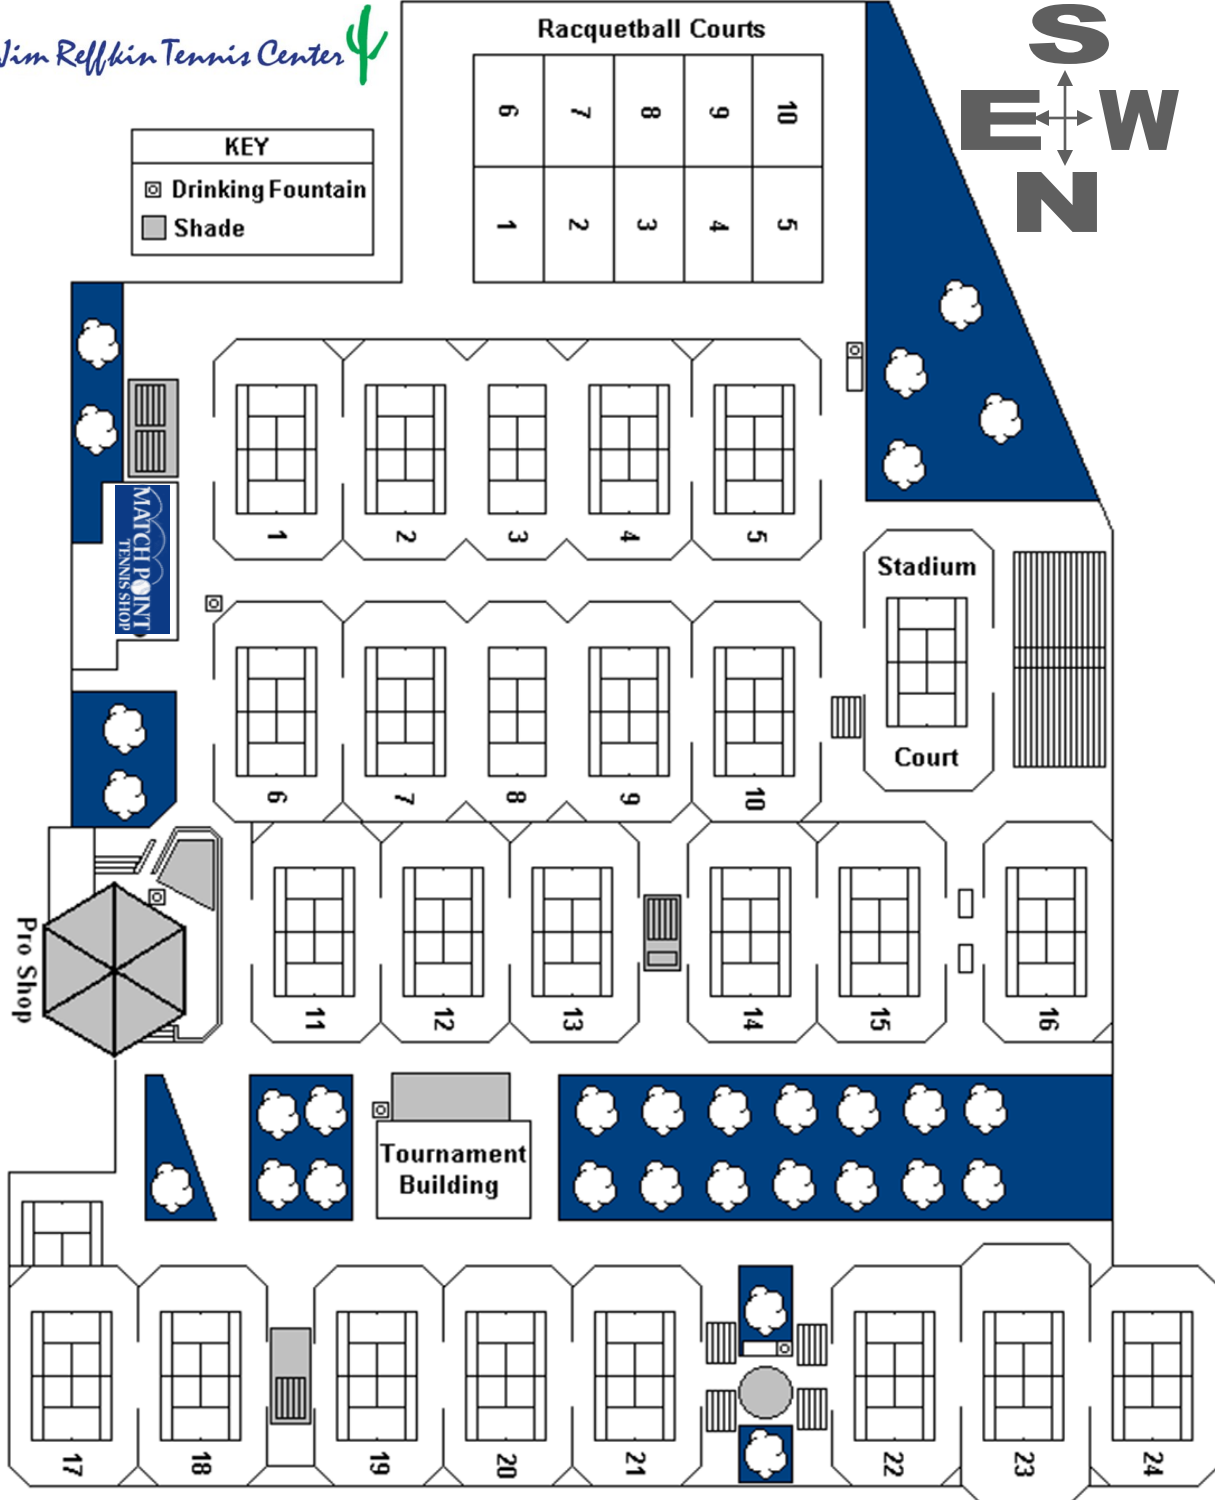

# REFFKIN SITE MAP

Jim Reffkin Tennis Center 

**KEY**

-  Drinking Fountain
-  Shade

**Racquetball Courts**

10	9	8	7	6
5	4	3	2	1