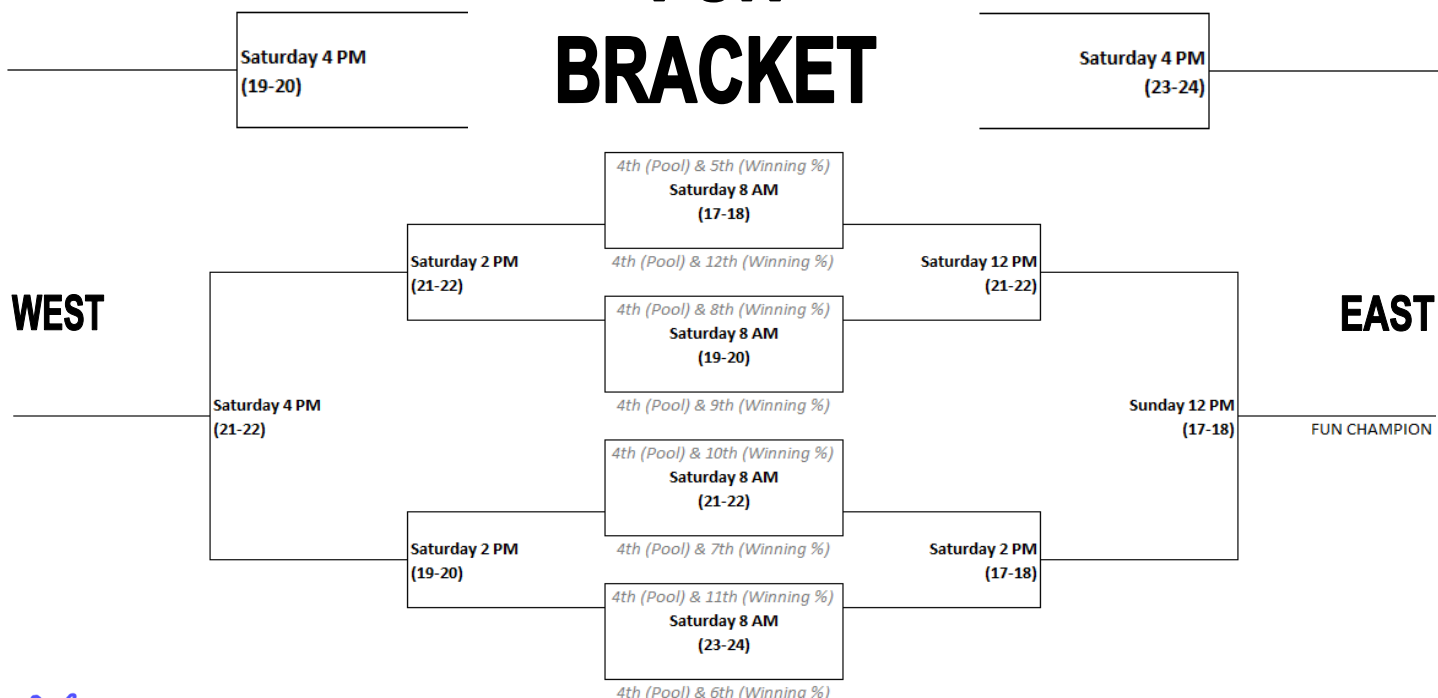

FUN BRACKET