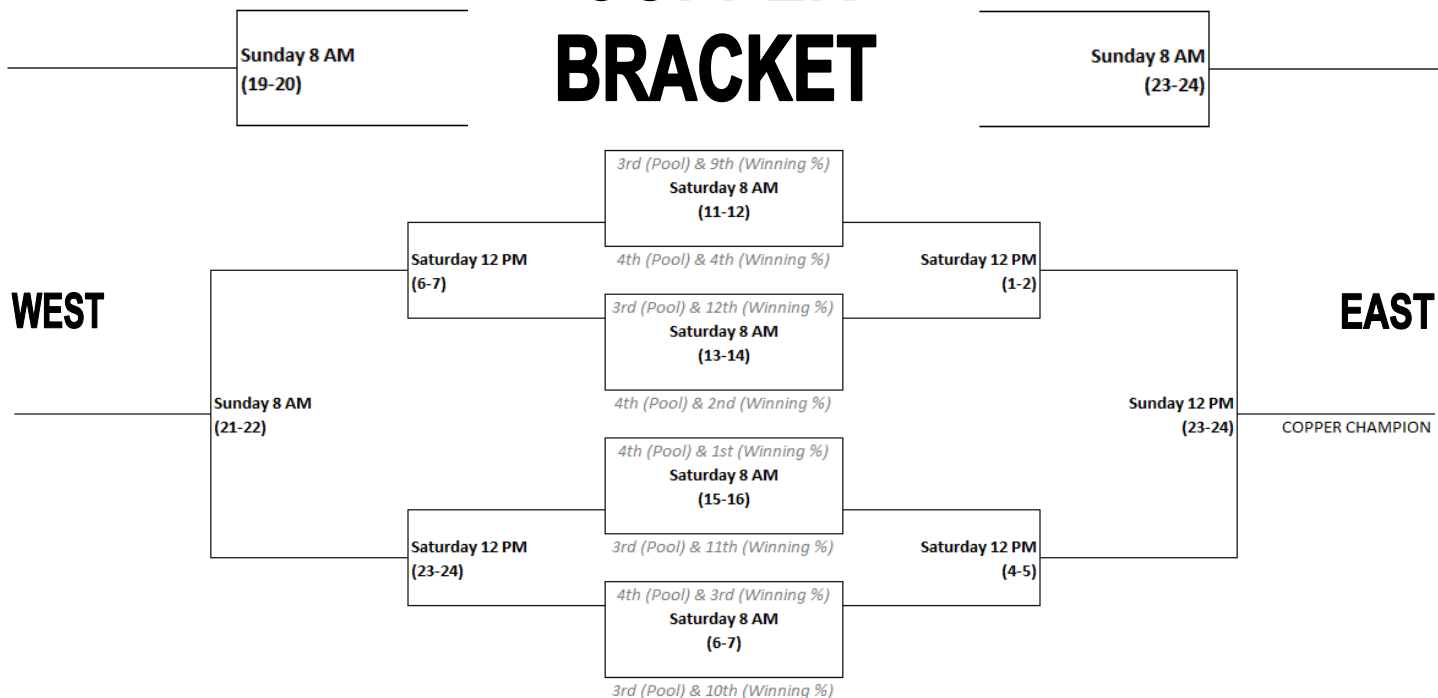

SPRING INVITATIONAL

COPPER & FUN

NORTHWEST
(Semi-Final Losers from West)

NORTHEAST
(Semi-Final Losers from East)

COPPER BRACKET