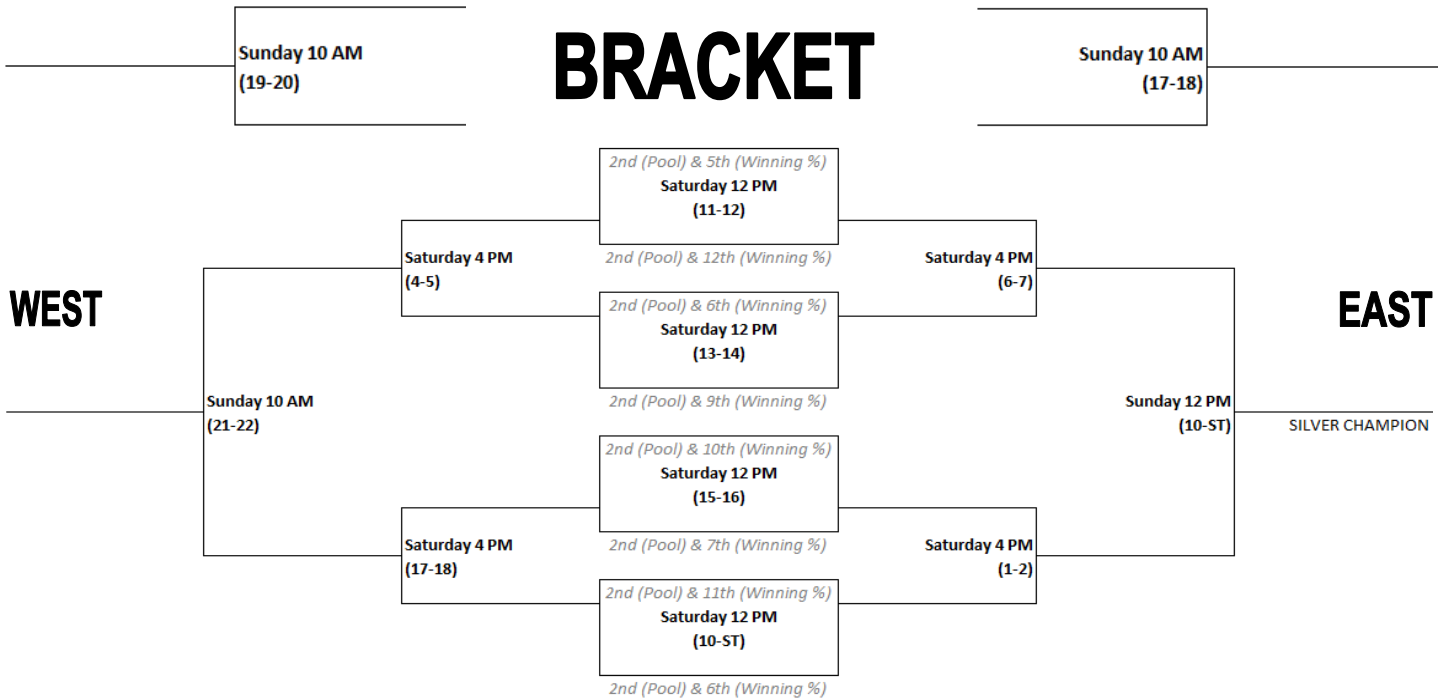

SPRING INVITATIONAL

SILVER & BRONZE

NORTHWEST
(Semi-Final Losers from West)

NORTHEAST
(Semi-Final Losers from East)

SILVER BRACKET