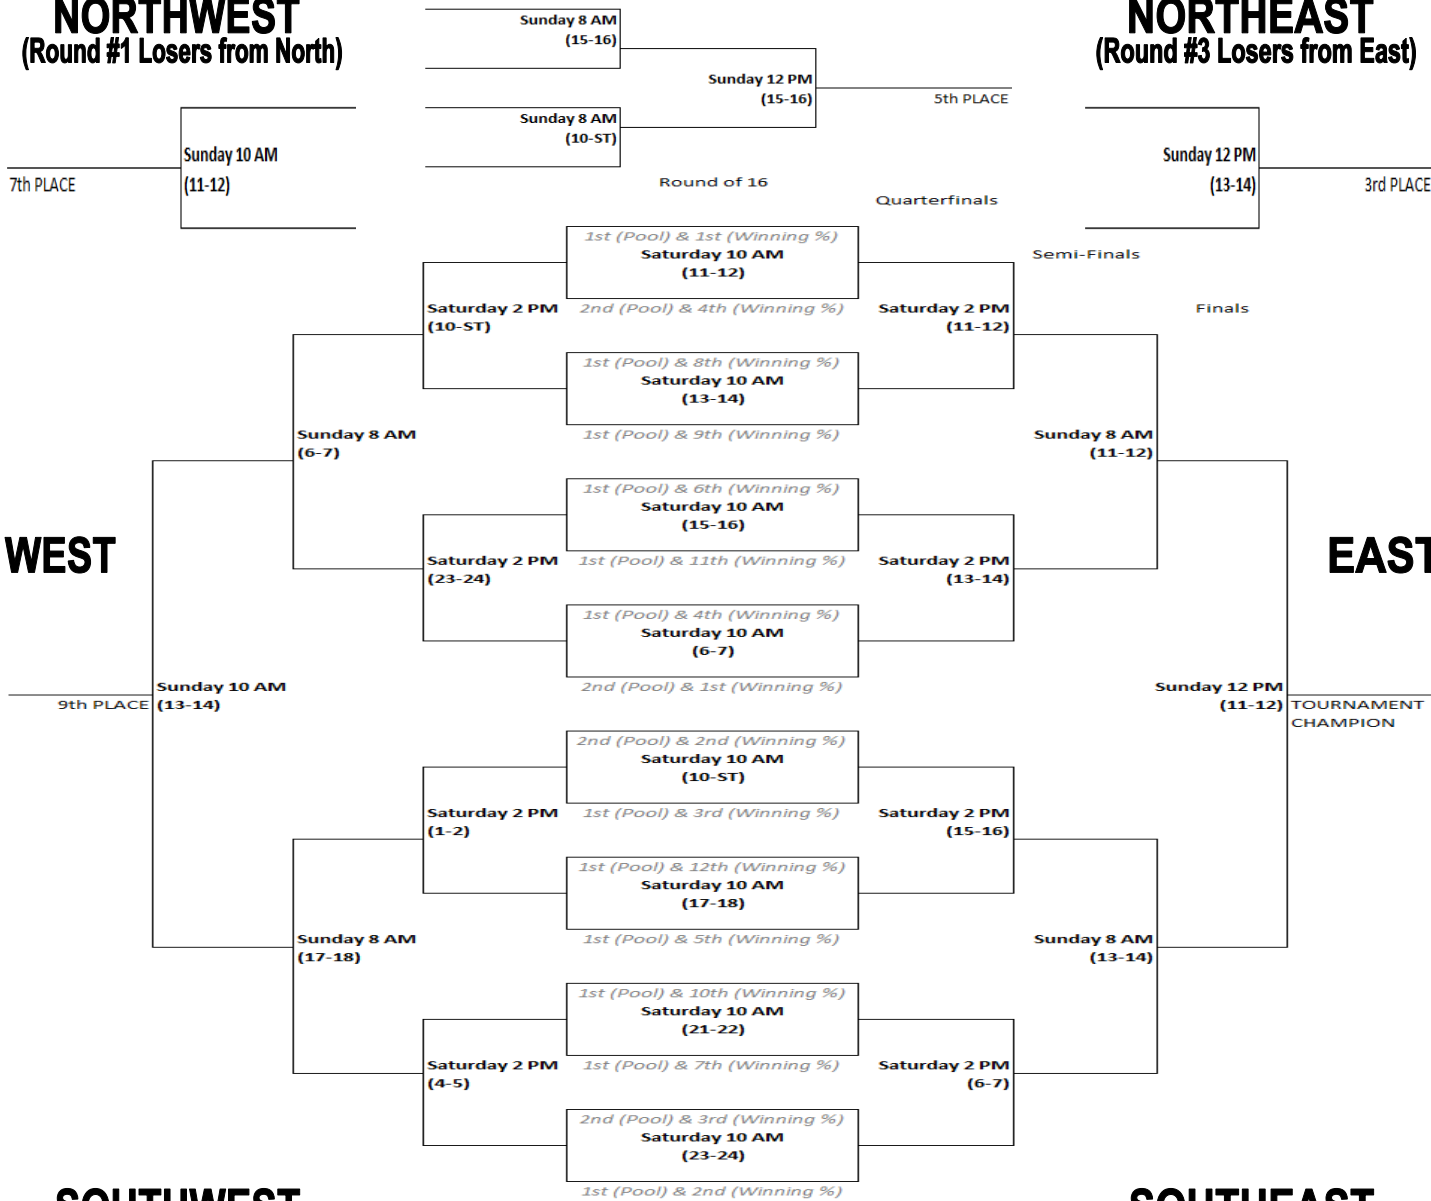

SPRING INVITATIONAL

GOLD BRACKET

NORTH (Round #2 Losers from East)

NORTHWEST (Round #1 Losers from North)

NORTHEAST (Round #3 Losers from East)

SOUTHWEST (Round #3 Losers from West)

SOUTH (Round #2 Losers from West)

SOUTHEAST (Round #1 Losers from South)