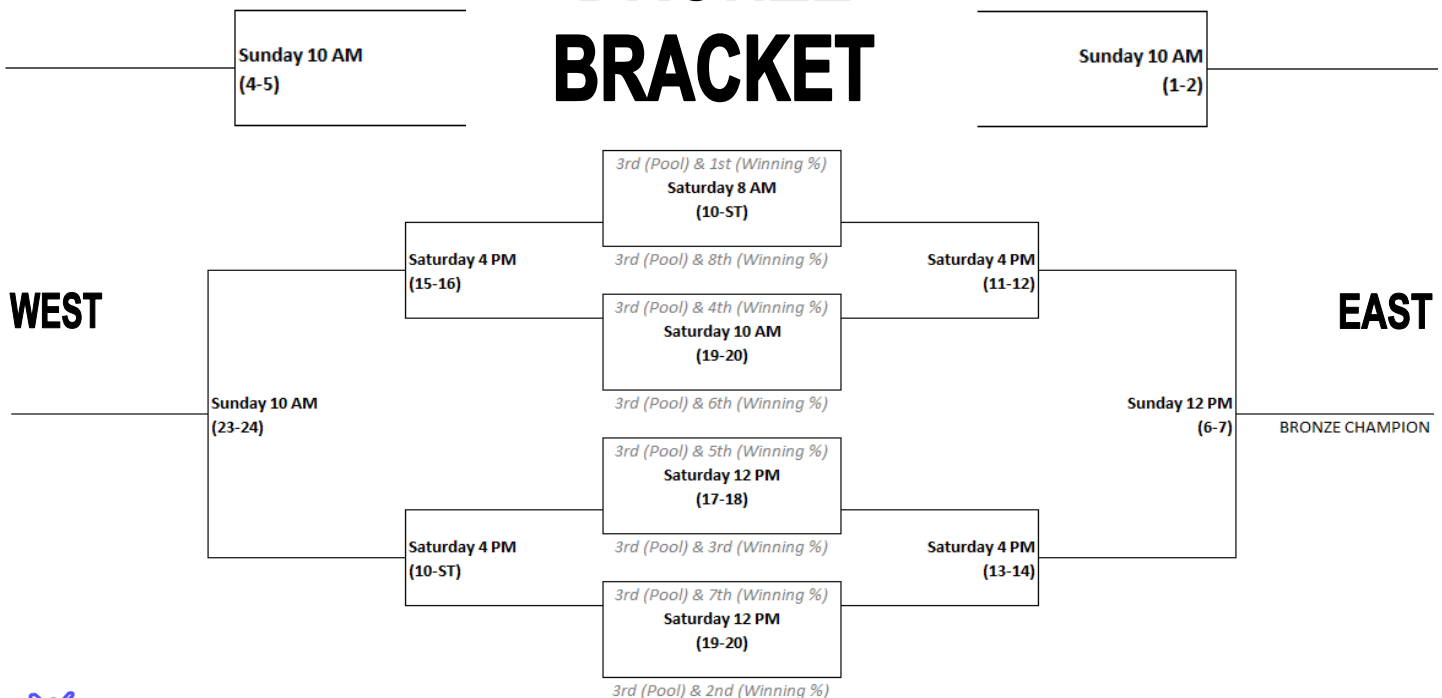

BRONZE BRACKET