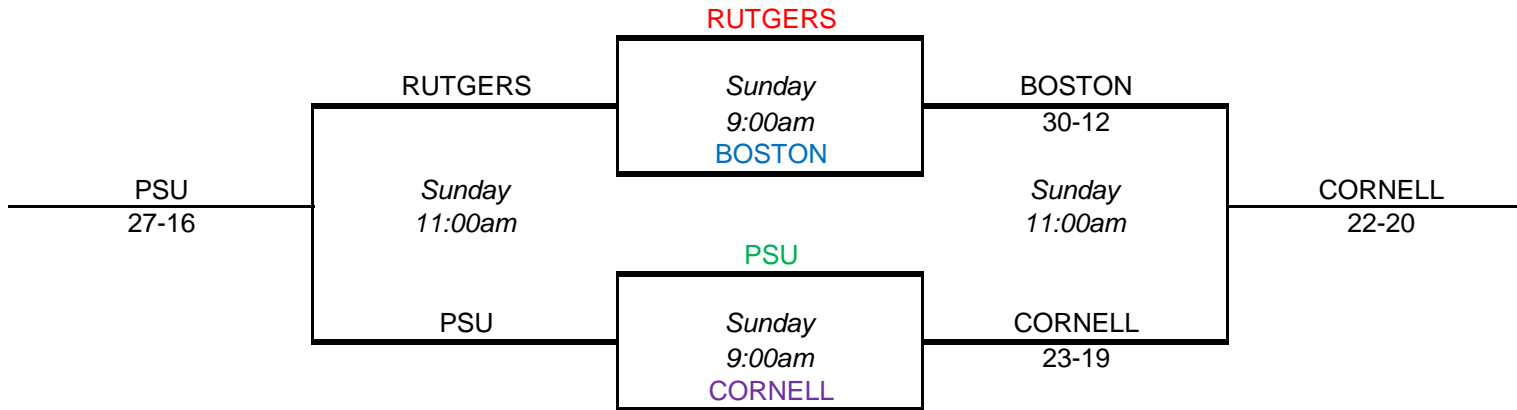

2013 BATTLE OF THE SECTIONS

POOL D

TEAM	WINS	LOSSES	PLACE	BRACKET
CORNELL UNIVERSITY (USTA/Eastern)	3	0	1st	Gold
UNIVERSITY OF PENNSYLVANIA (USTA/Middle States)	0	3	4th	Copper
VIRGINIA TECH (USTA/Mid-Atlantic)	1	2	3rd	Bronze
DARTMOUTH COLLEGE (USTA/New England)	2	1	2nd	Silver

SCHEDULE

TEAM	TEAM	DAY	TIME	WINNING TEAM	SCORE
CORNELL	UPENN	Saturday	9AM	CORNELL	27-15
VT	DARTMOUTH	Saturday	9AM	DARTMOUTH	26-21
CORNELL	VT	Saturday	11AM	CORNELL	27-15
UPENN	DARTMOUTH	Saturday	11AM	DARTMOUTH	25-13
CORNELL	DARTMOUTH	Saturday	2:00PM	CORNELL	24-19
VT	UPENN	Saturday	2:00PM	VT	25-21

GOLD BRACKET