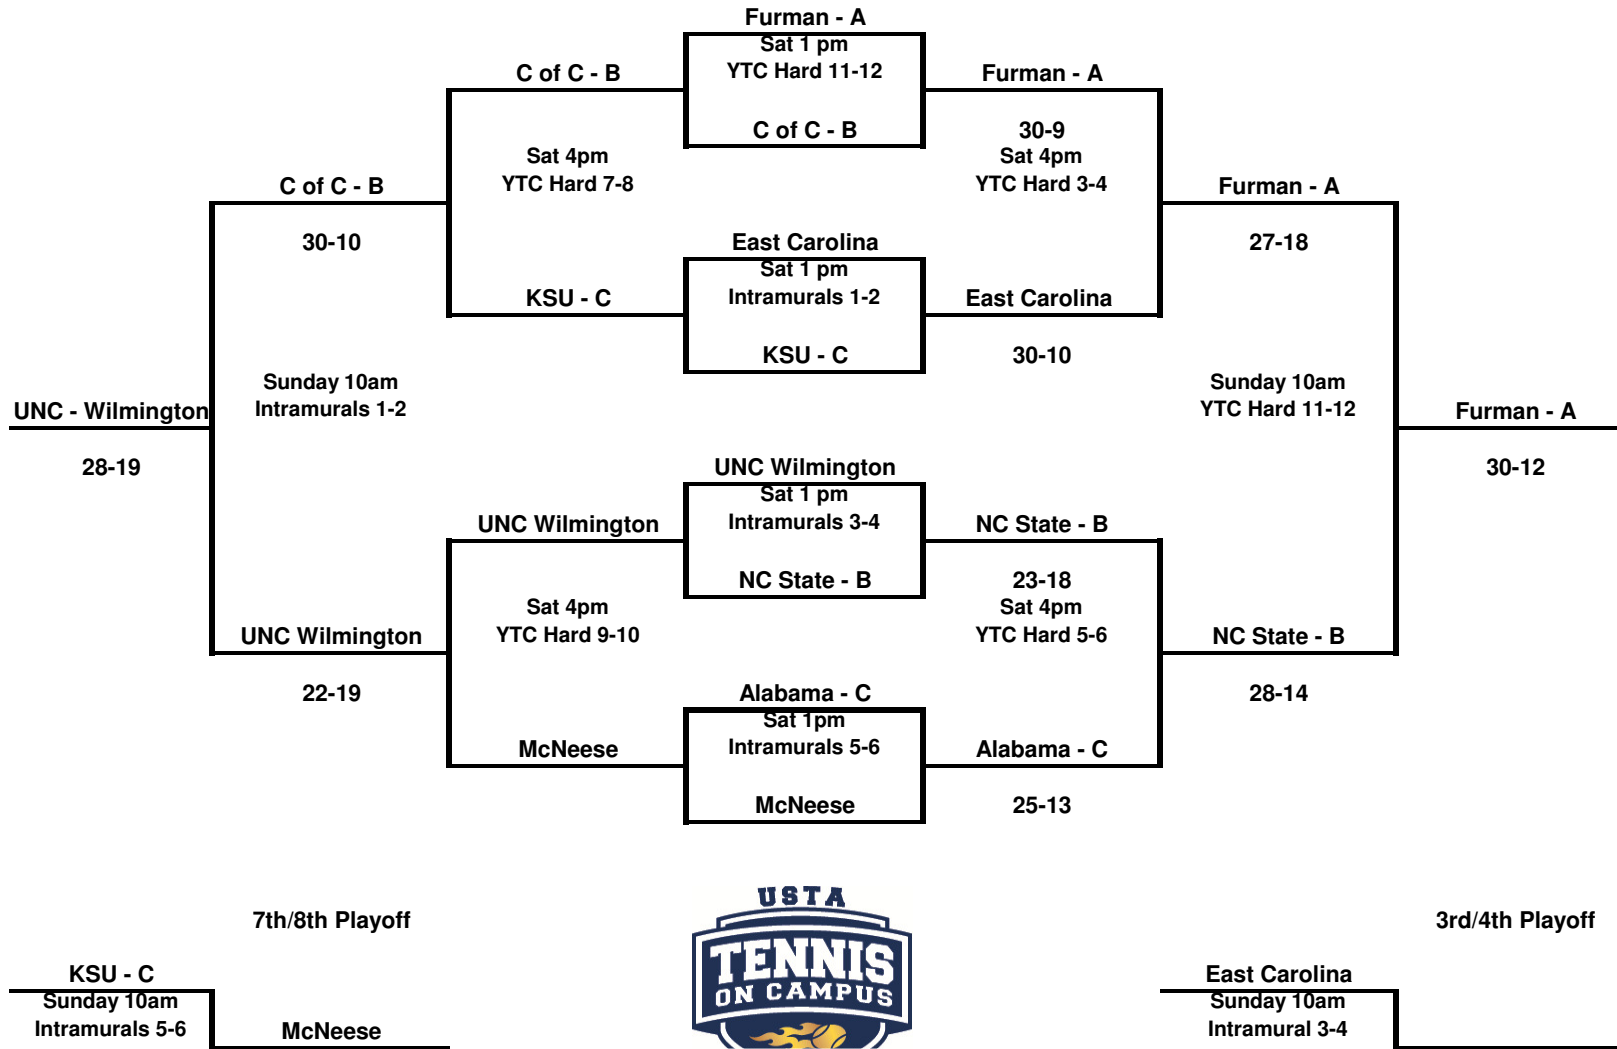

NON BCS GOLD