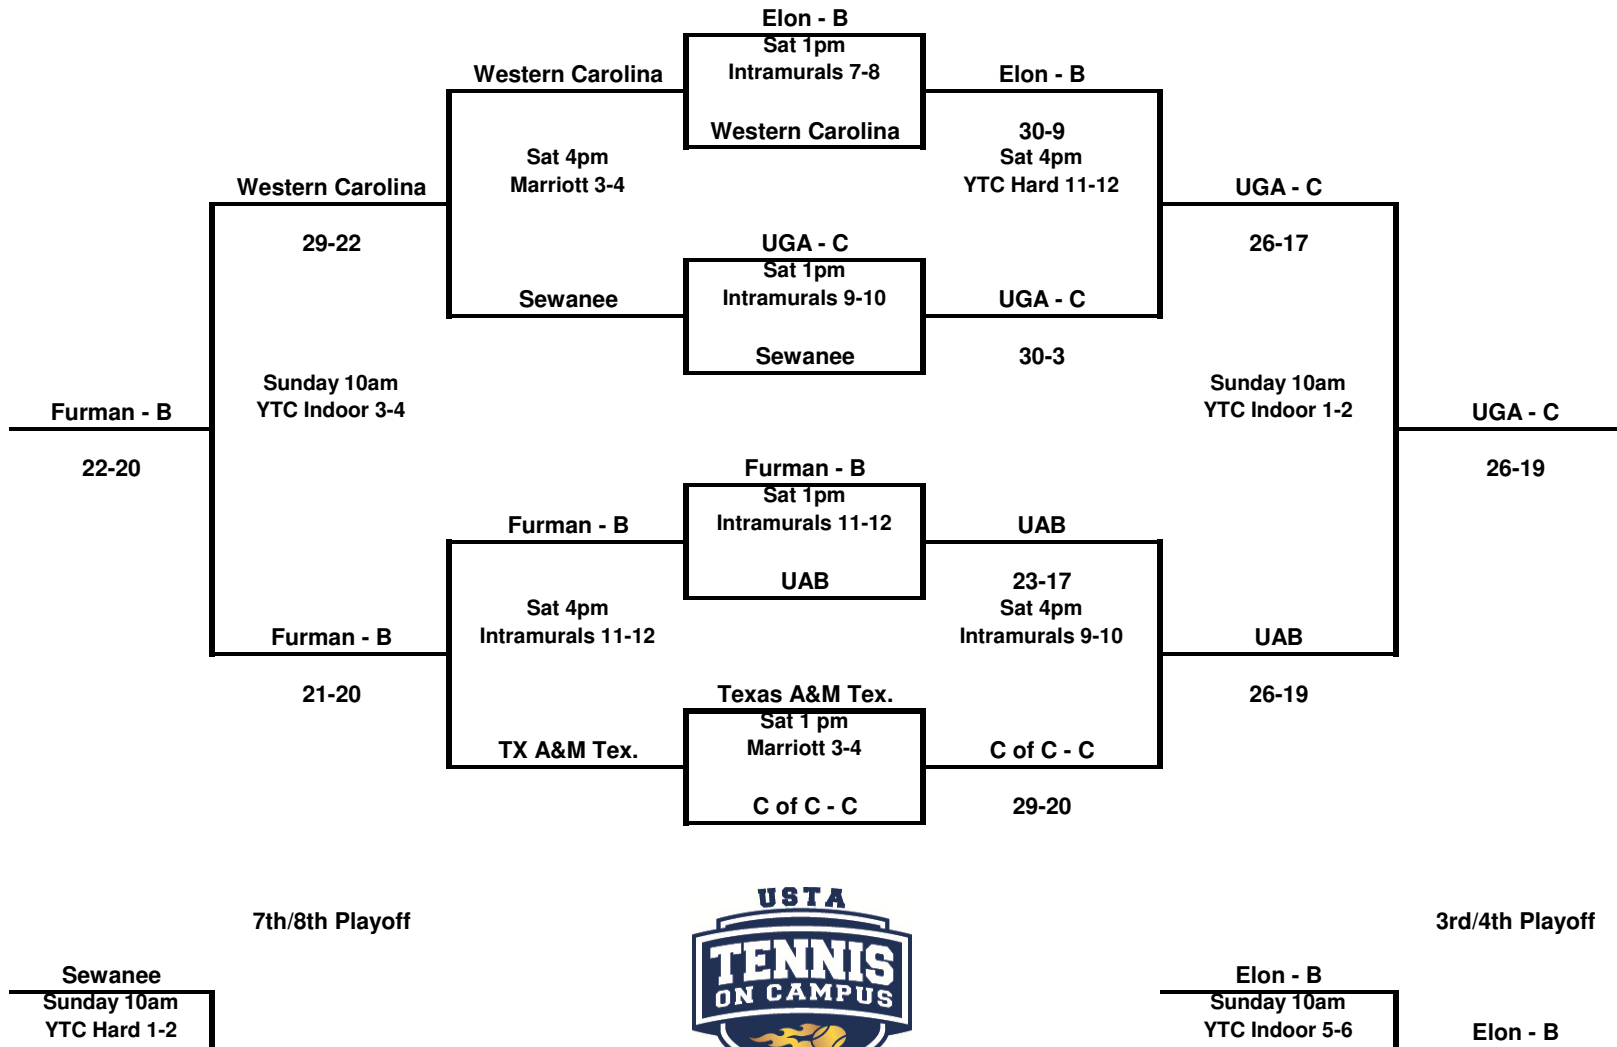

24-21

Ga State

30-9

NON BCS GOLD

McNeese

23-19

Alabama - C

NON BCS SILVER