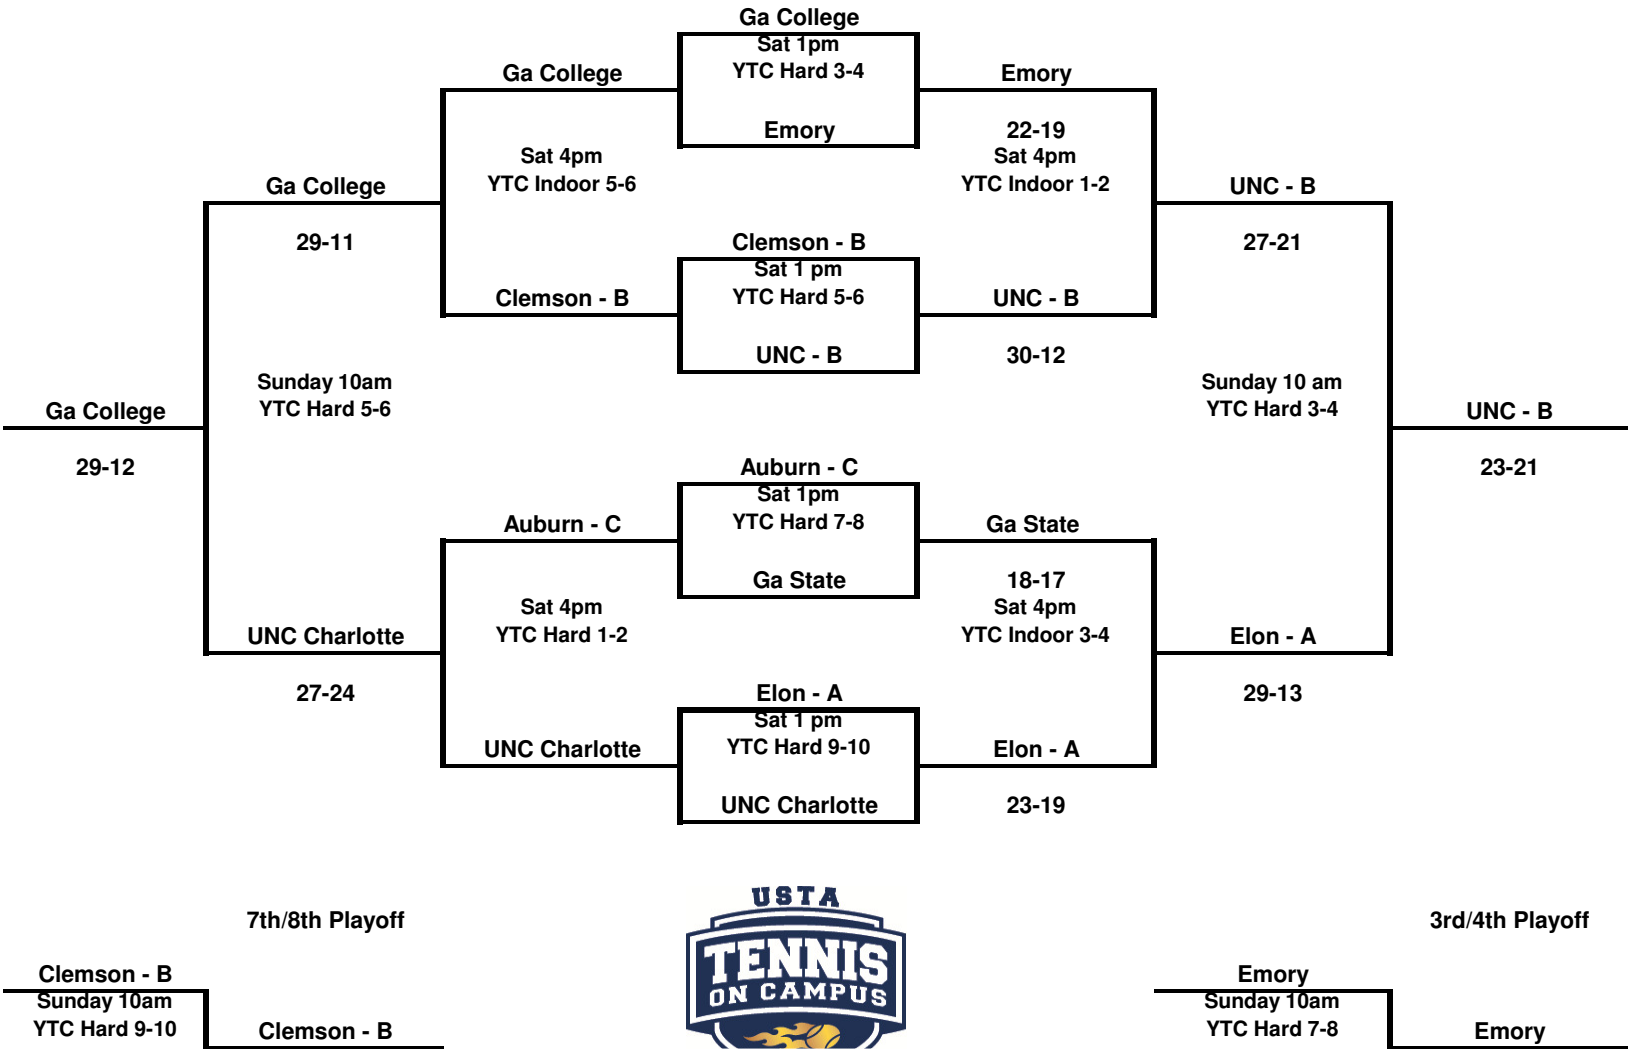

23-21

BCS SILVER

Auburn - B

26-16

LSU - B

24-18

NON BCS CHAMPIONSHIP

Auburn - C