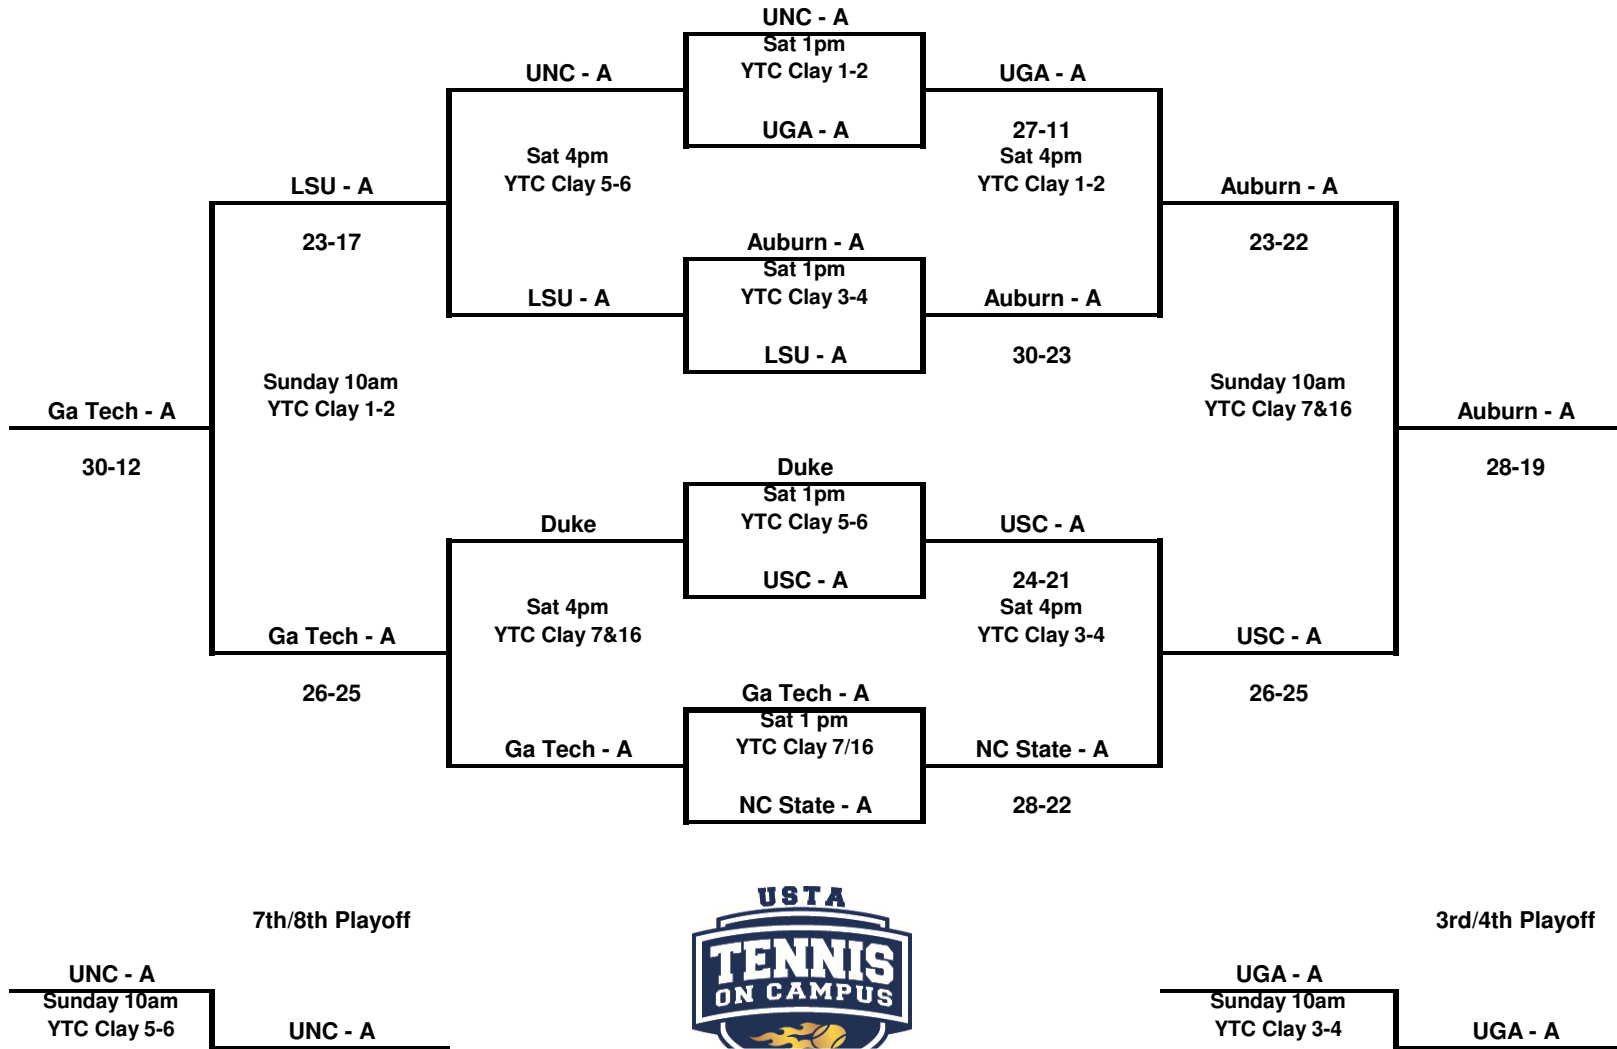

BCS CHAMPIONSHIP