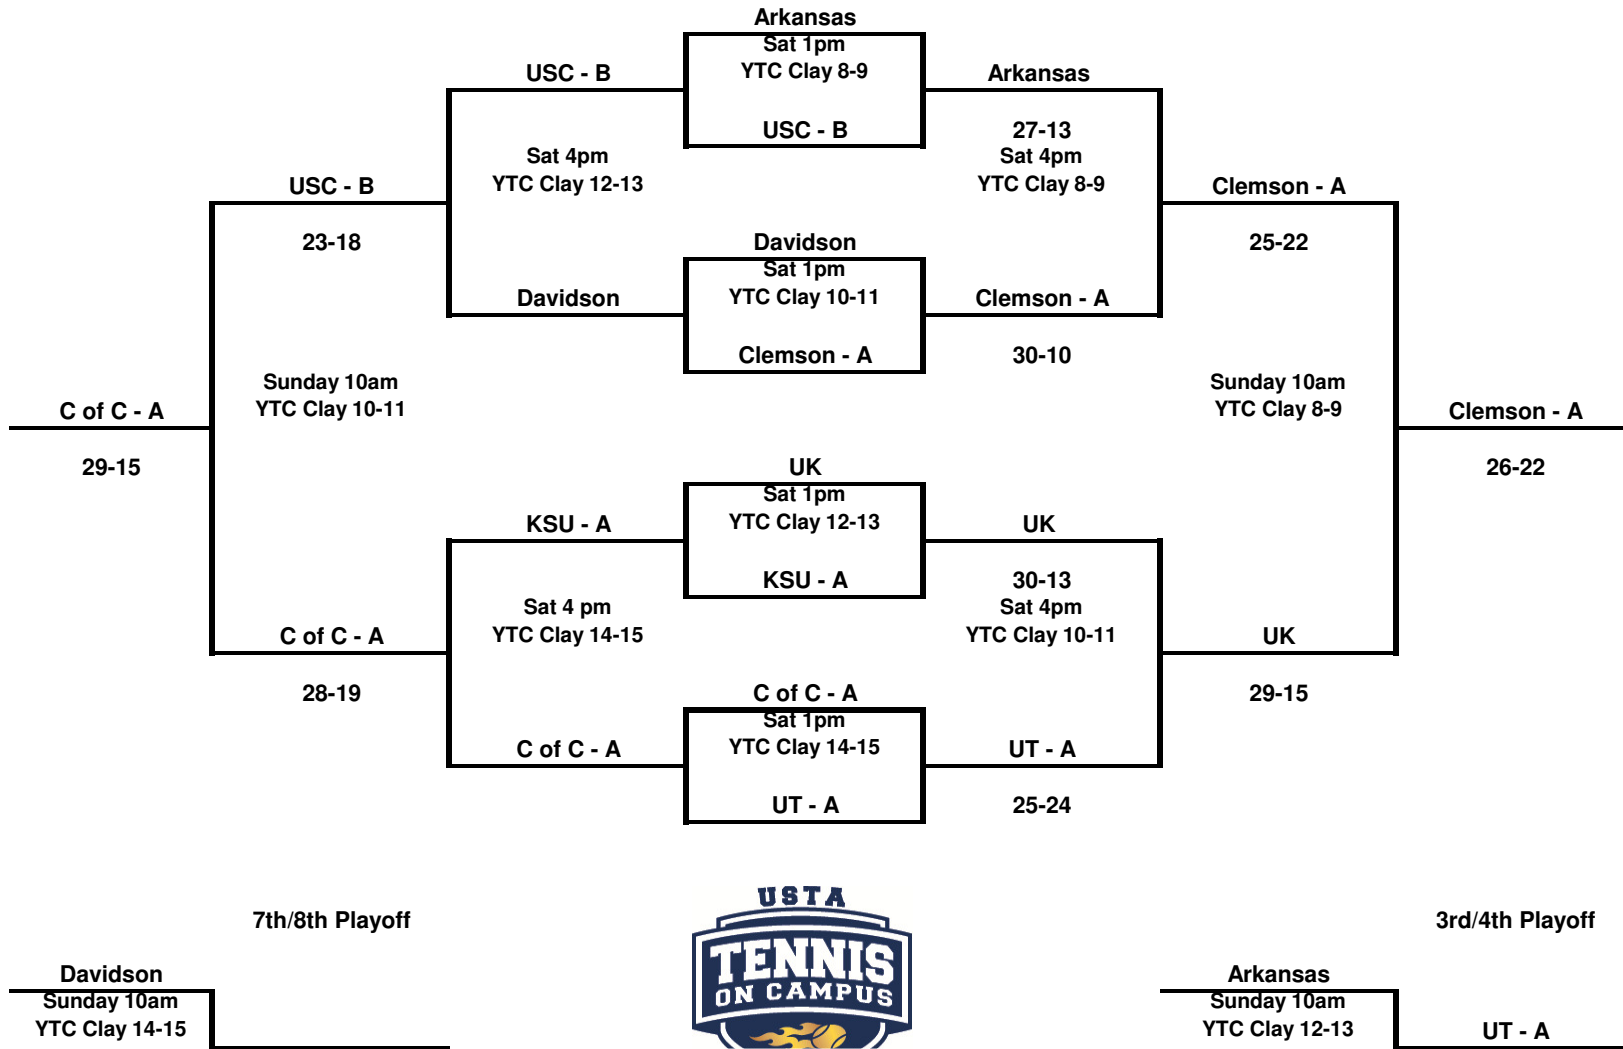

BCS CHAMPIONSHIP

Duke

24-22

NC State - A

30-18

BCS GOLD

KSU - A

UT - A