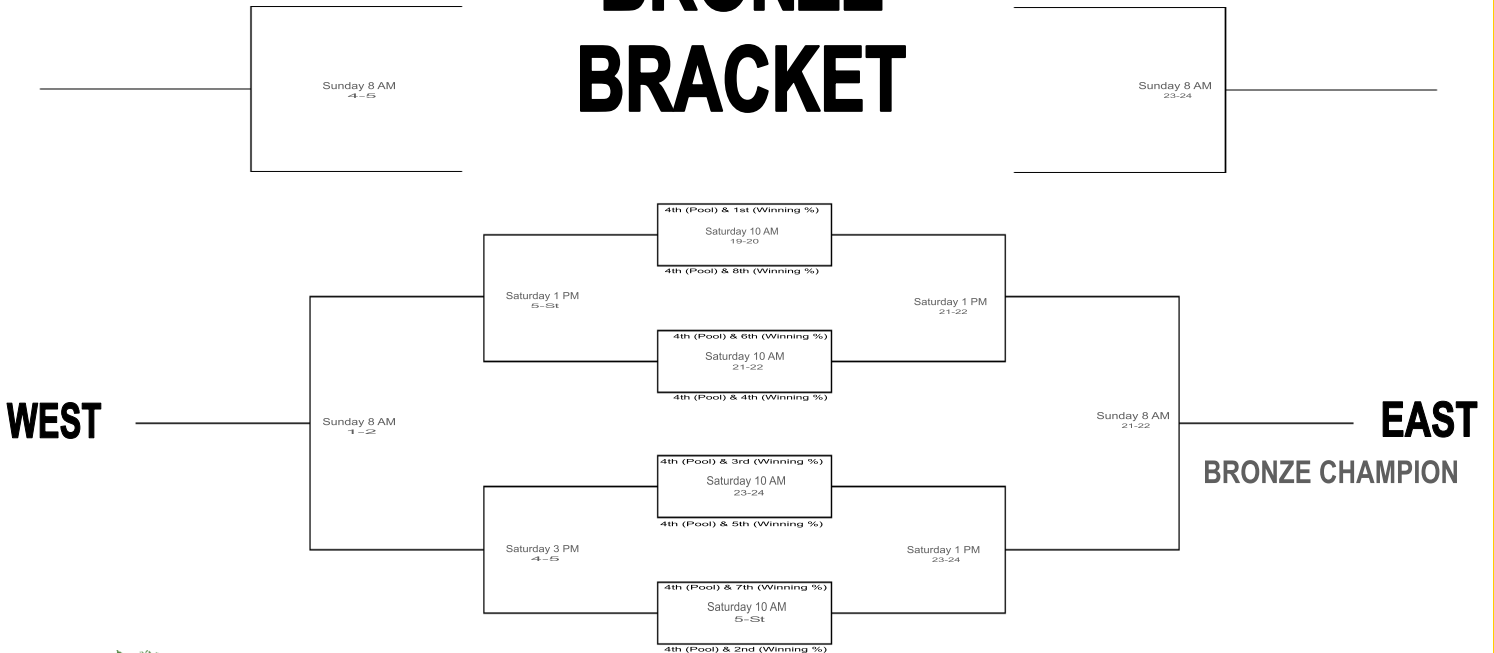

BRONZE BRACKET