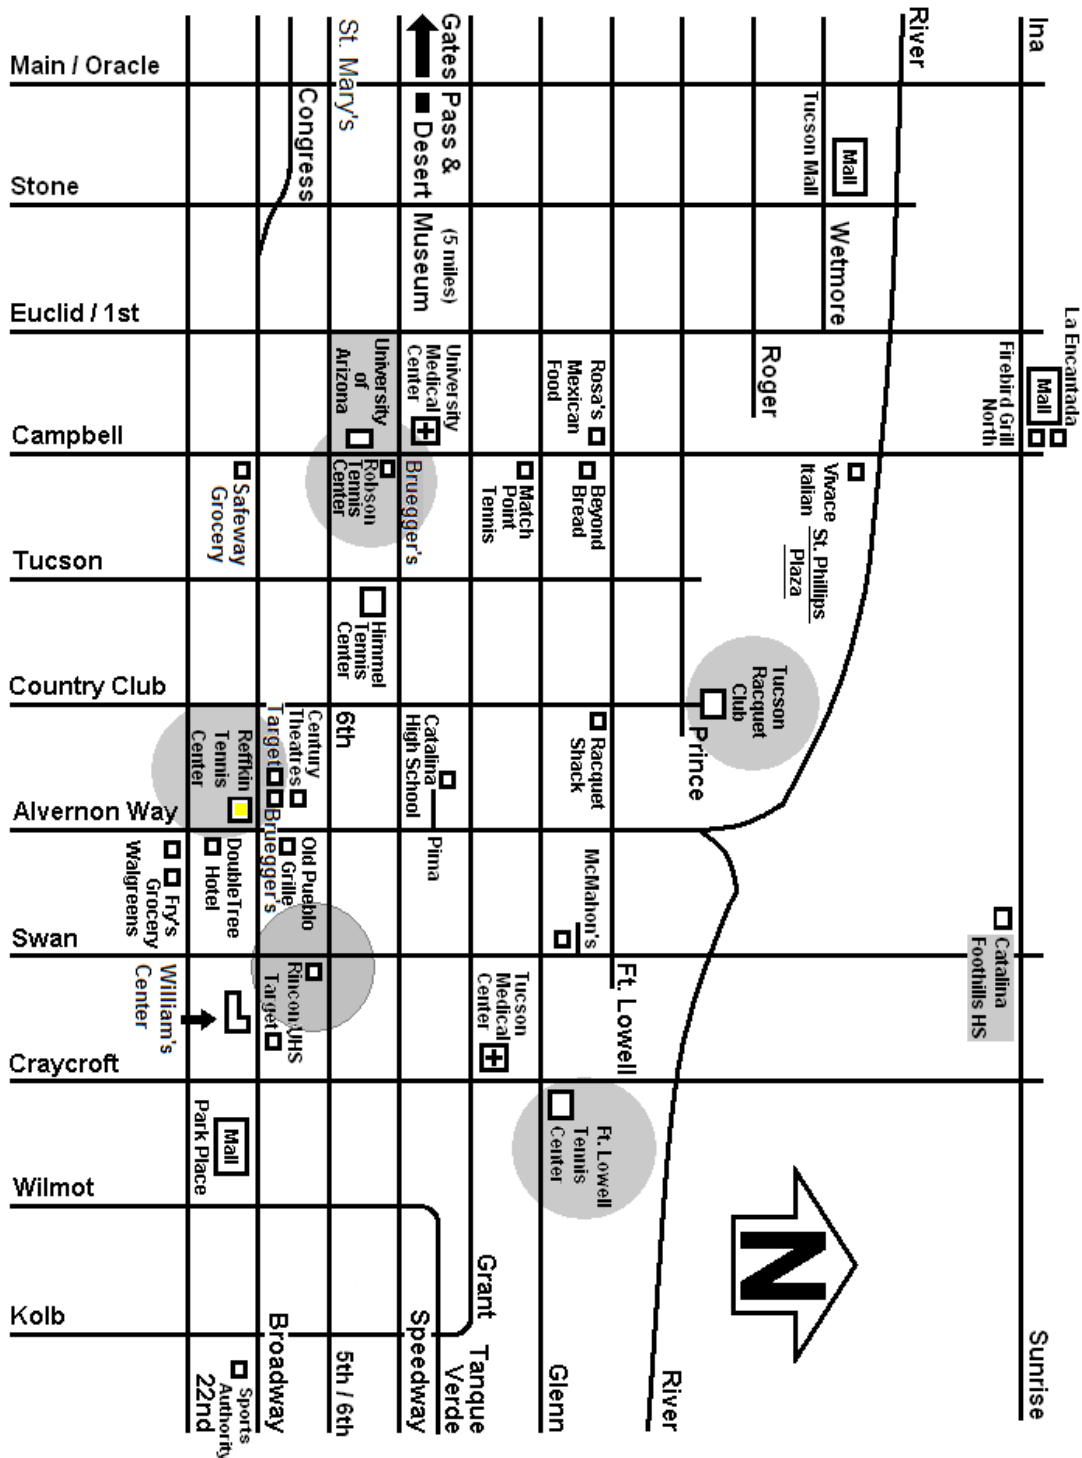

SPRING INVITATIONAL

SILVER & BRONZE Brackets

NORTHWEST
(Semi-Final Losers from West)

NORTHEAST
(Semi-Final Losers from East)

SILVER BRACKET

NORTHWEST
(Semi-Final Losers from West)

NORTHEAST
(Semi-Final Losers from East)

SPRING INVITATIONAL

LOCAL MAP

SPRING INVITATIONAL

WHERE TO GO

RESTAURANTS (Fast Food, Sit-Down, Bars)

NAME	TYPE	ADDRESS	DISTANCE (From Tennis Center)
Bruegger's Bagel Bakery <i>**TOURNAMENT SPONSOR**</i>	Breakfast/ Lunch	3843 E. Broadway Blvd	0.5 miles (Walking Distance)
Subway	Sandwiches	3827 E. Broadway Blvd	0.5 miles (Walking Distance)
In-N-Out Burger	Fast Food (American)	3711 E. Broadway Blvd	0.8 miles
Chick-fil-A	Fast Food (American)	3605 E. Broadway Blvd	0.8 miles
Panda Express	Fast Food (Chinese)	3587 E. Broadway Blvd	0.8 miles
Rubios	Eat-In/Take-Out (Mexican)	3421 E. Broadway Blvd	1.1 miles
Claim Jumper Restaurant	American	3761 E. Broadway Blvd	0.7 miles
Old Pueblo Grille <i>**TOURNAMENT SPONSOR**</i>	Southwestern	60 N. Alvernon Way	0.6 miles (Walking Distance)
Kon Tiki Restaurant & Lounge	Pacific Rim	4625 E. Broadway Blvd	1.6 miles
BJ's Restaurant & Brewhouse	American	5510 E. Broadway Blvd	2.5 miles
Sir Veza's Taco Garage	Mexican	4699 E. Broadway Blvd	2.6 miles
Oregano's Pizza Bistro	Italian	4900 E. Speedway Blvd	2.8 miles