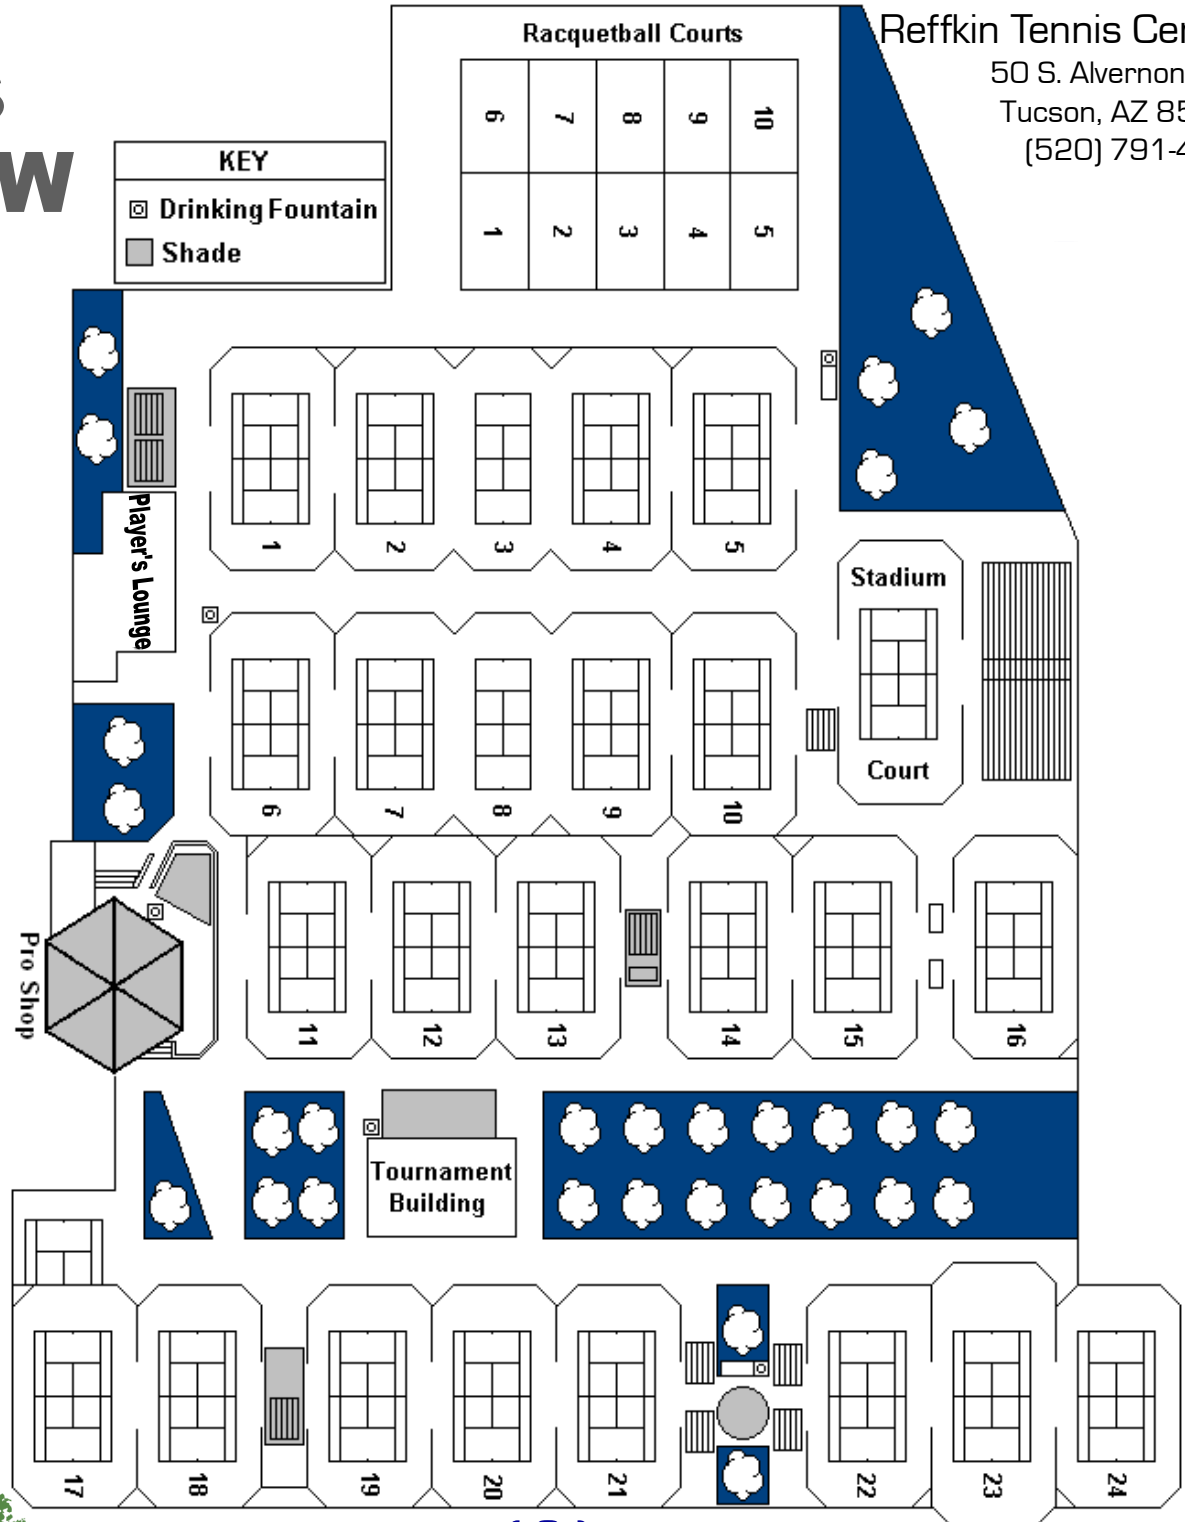

SPRING INVITATIONAL

SITE MAP

KEY

- Drinking Fountain
- Shade

Racquetball Courts

10	9	8	7	6
5	4	3	2	1

Reffkin Tennis Center
 50 S. Alvernon Way
 Tucson, AZ 85711
 (520) 791-4896

(3)

Host Hotel

La Quinta Inn & Suites (Reid Park)
 102 North Alvernon Way
 Tucson, AZ 85711
 (520) 795-0330

SPRING INVITATIONAL

KEY INFO

Tournament Format

Round Robin Pool Play (8 pools of 4 teams each). Top 2 finishing teams from each pool advance to the gold bracket, bottom 2 teams advance to the silver and bronze brackets. The Gold bracket is a non-elimination 16-team draw. Silver & Bronze brackets are non-elimination 8-team draws. For the bracket play there will be 3-4 rounds of play depending on the bracket regardless if the team wins or losses.