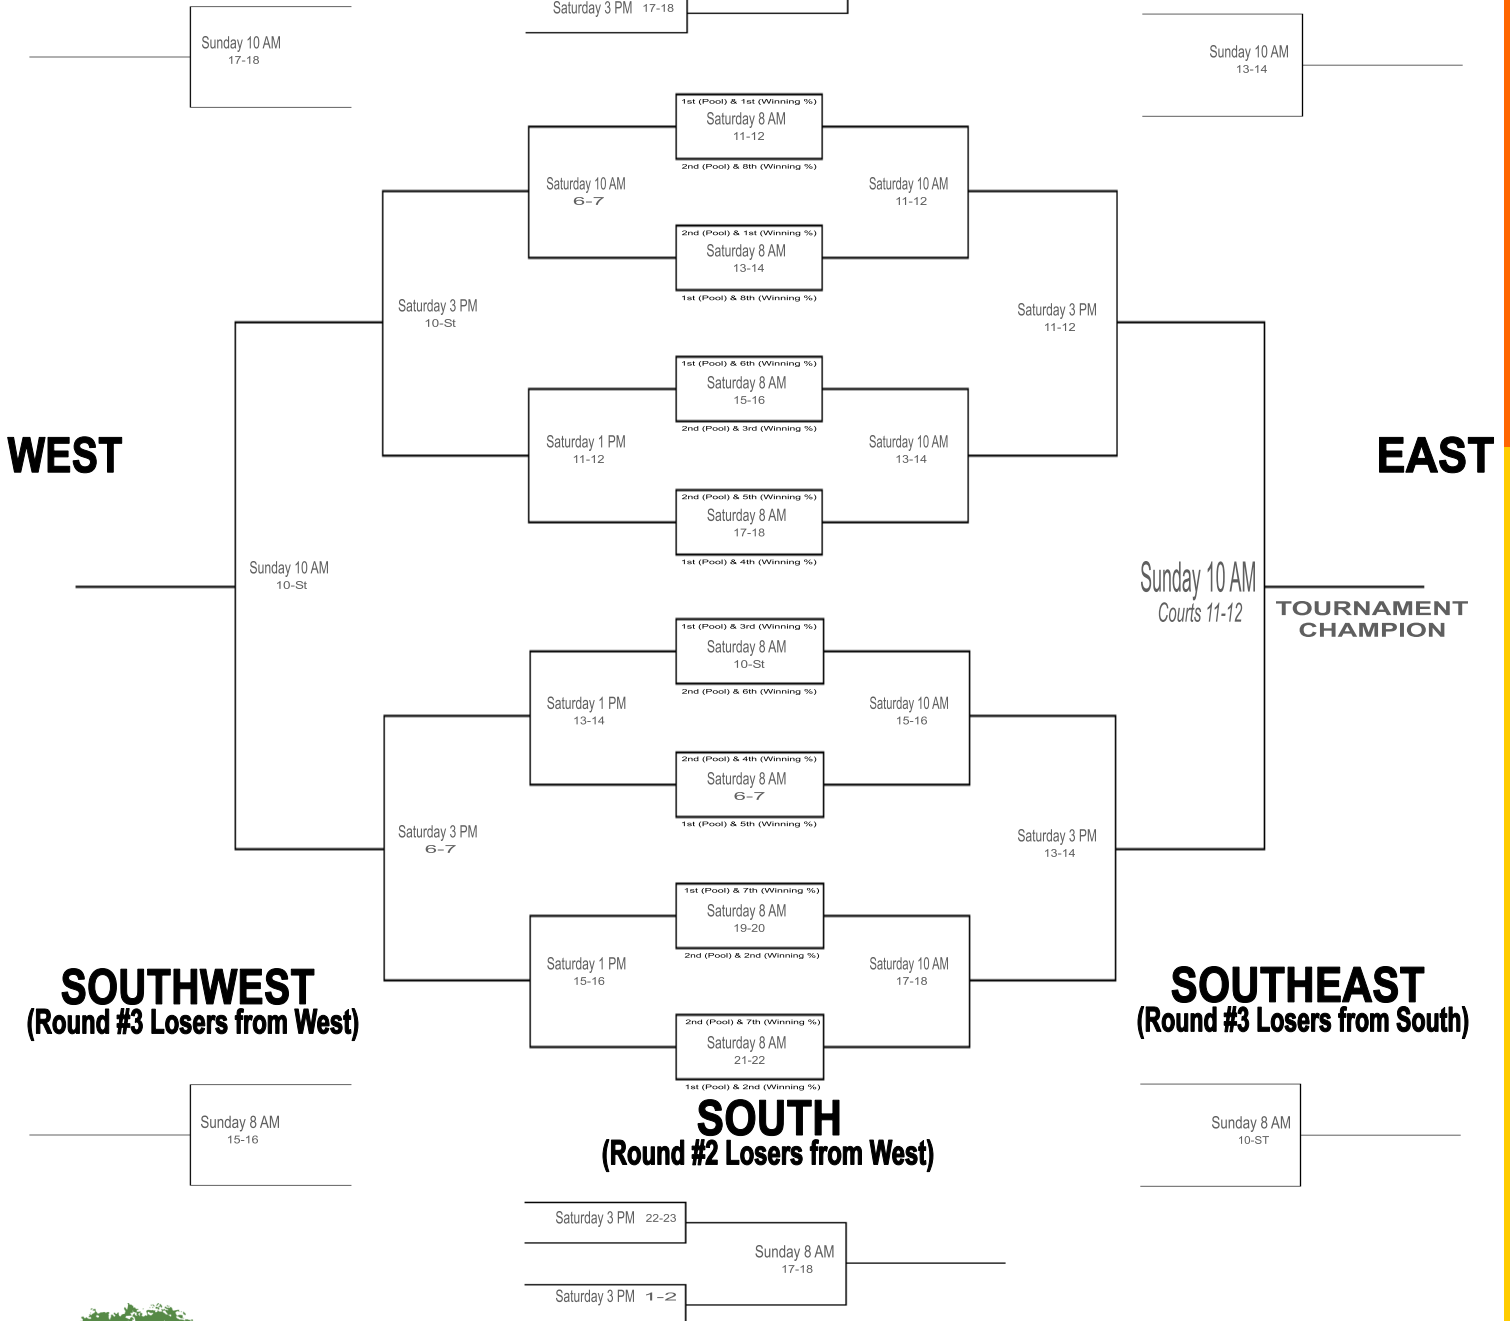

SPRING INVITATIONAL

GOLD Bracket

NORTH (Round #2 Losers from East)

NORTHWEST (Round #3 Losers from North)

NORTHEAST (Round #3 Losers from East)

(12)

Tucson Parks and Recreation
A Nationally Accredited Agency