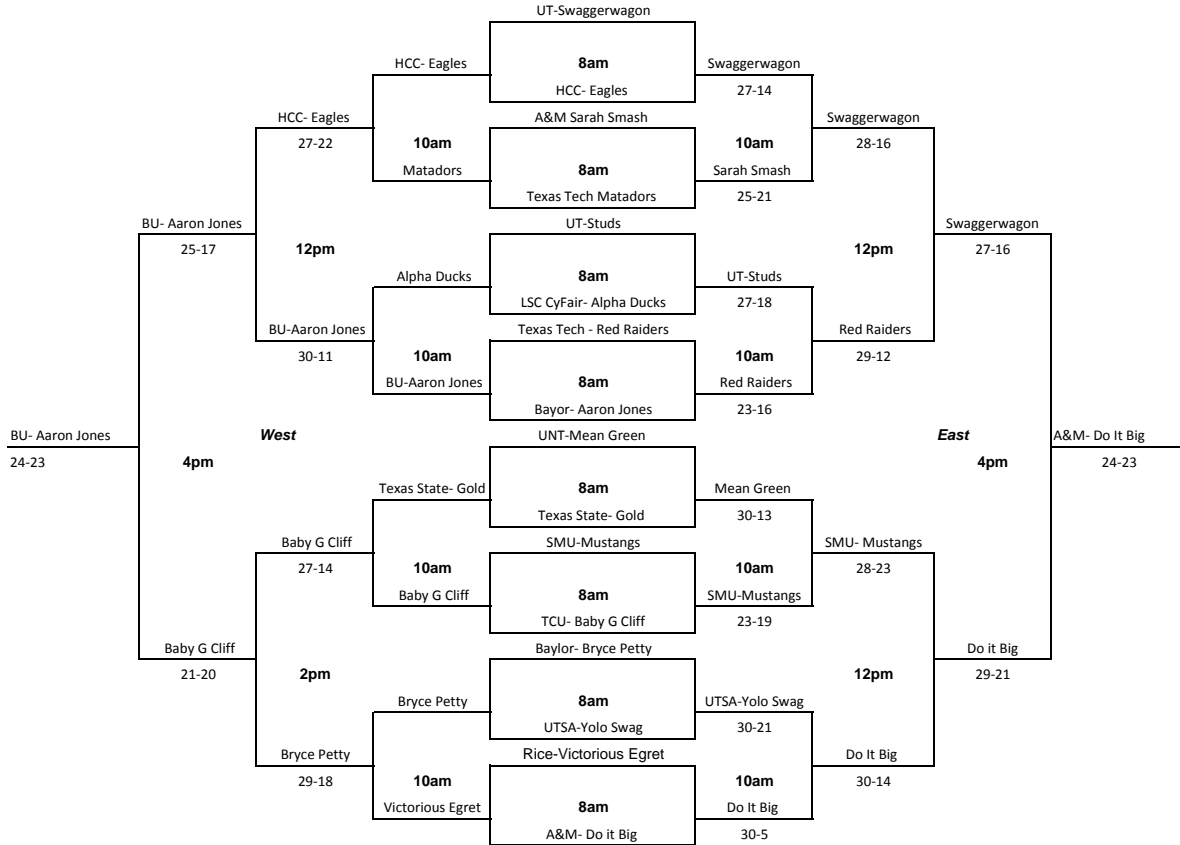

North (loser from 2nd Round East)

East (Semi-Final Losers)

West Cons (semi-final losers)

South (loser 1st round West)