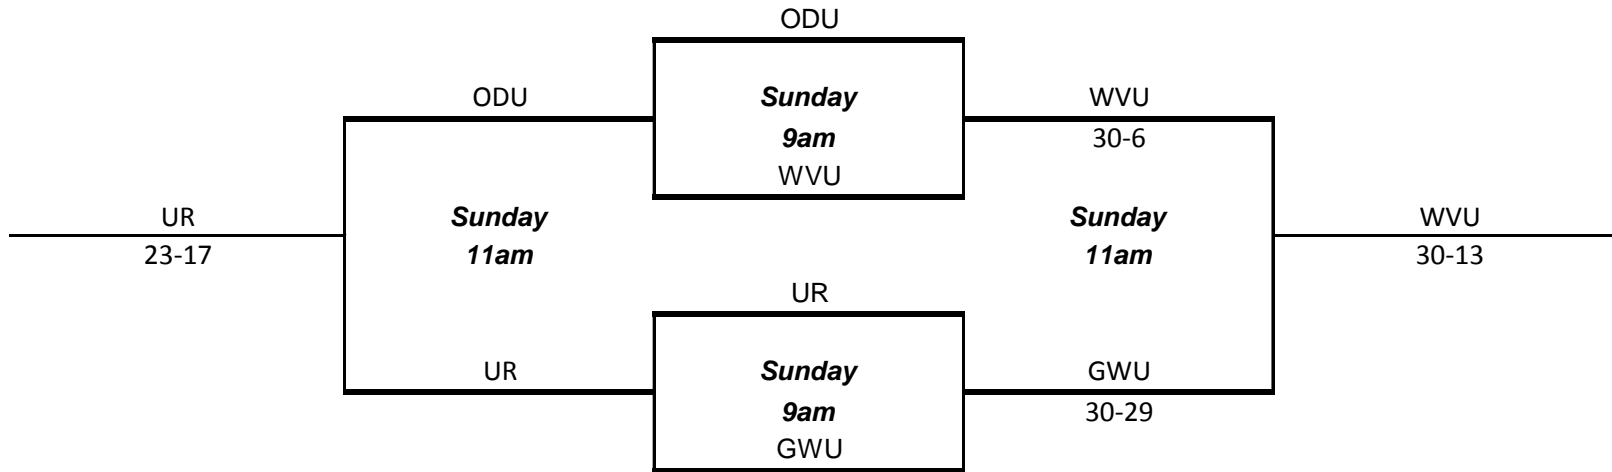

SCHEDULE

TEAM	DAY	TIME	WINNING TEAM	SCORE
GU vs UR	Saturday	10	GU	26-17
UMW vs UR	Saturday	12	UR	24-22
GU vs UMW	Saturday	2	GU	27-13

Mid-Atlantic Section Championship

POOL F

TEAM	WINS	LOSSES	PLACE	BRACKET
James Madison University (JMU)	2	1	1ST	GOLD
American University (AU)	1	1	2ND	GOLD
Salisbury University (SU)	0	2	3RD	BRONZE

SCHEDULE

TEAM	DAY	TIME	WINNING TEAM	SCORE
JMU vs SU	Saturday	10AM	JMU	30-2
AU vs SU	Saturday	12PM	AU	30-10
JMU vs AU	Saturday	2PM	JMU	29-16

GOLD BRACKET

* Best Winning % Wildcards will go to the top two 2nd place teams with the best winning percentage (Games Won/Games Played) after Pool Play. Determination of what line each of the 2nd place teams will be placed on will be drawn from a hat once calculations have been totaled. If a 2nd place team who advances was in Pool A or B, they will be placed on the opposite line, so that they are not playing the same teams again.

SILVER BRACKET

* After Winning Percentages are calculated & top 2 teams advance to Gold Bracket the remaining 4 teams will be placed in the draw based on their percentages.

BRONZE BRACKET