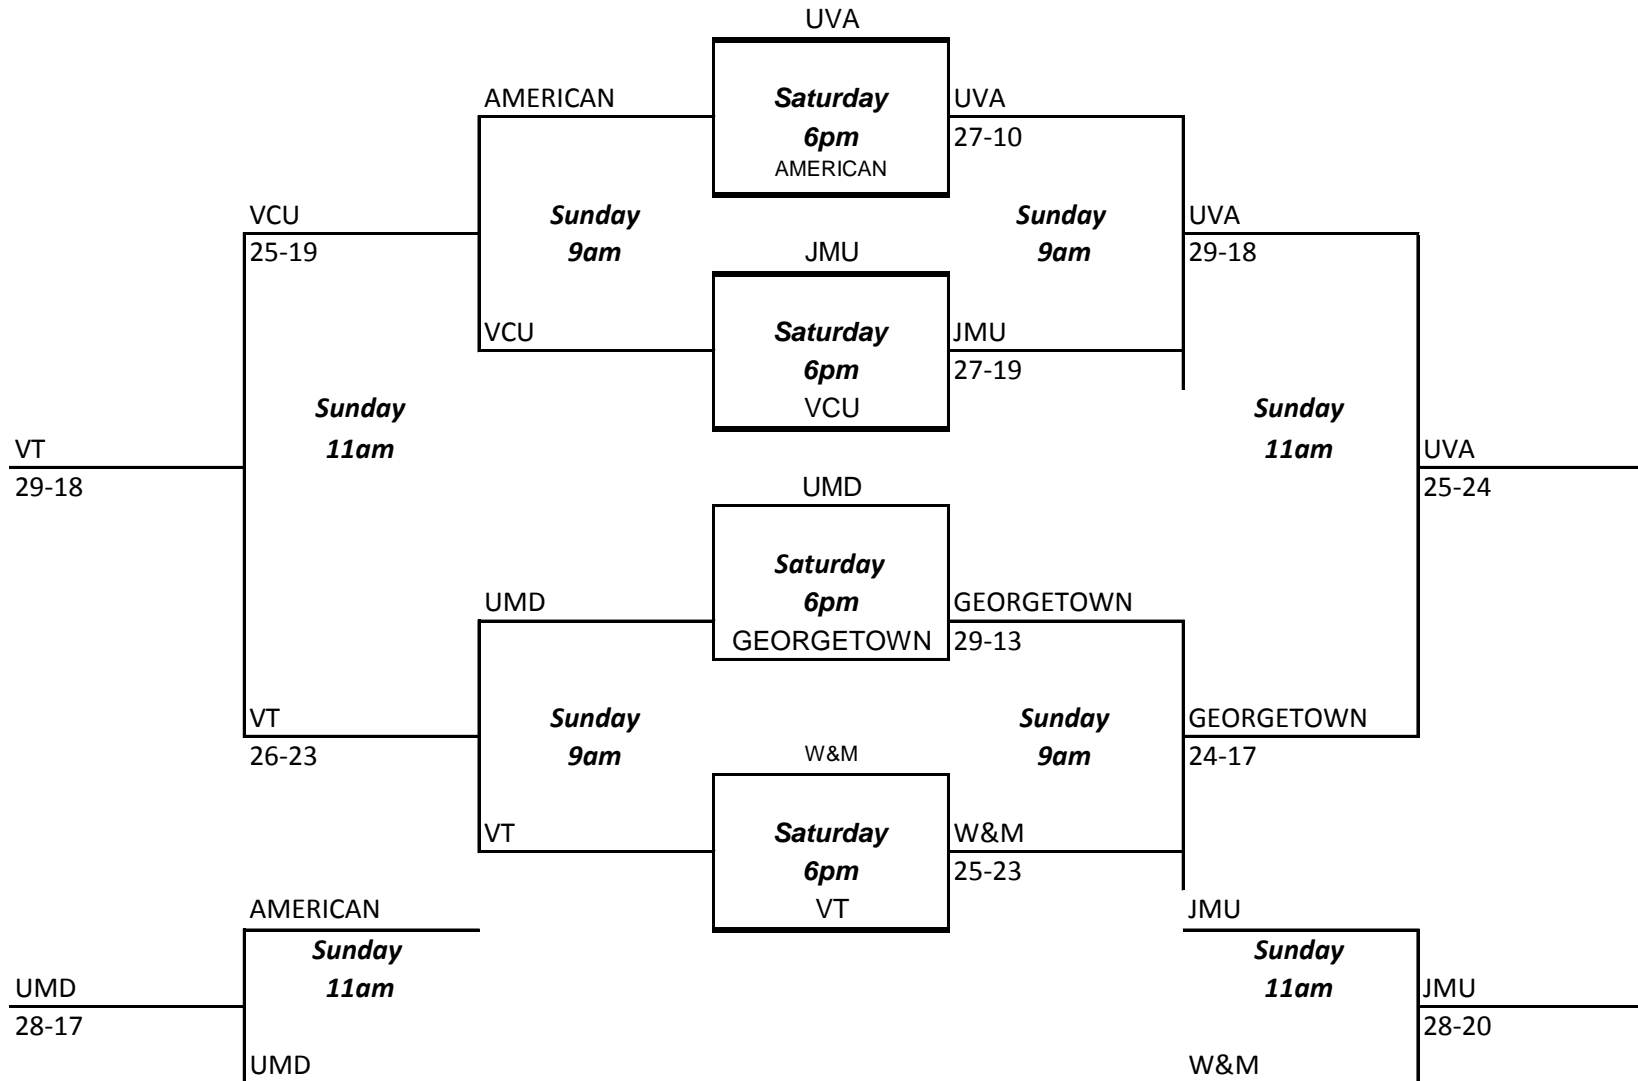

SATURDAY SCHEDULE

	Courts 1 & 3	Courts 2 & 4	Courts 5 & 6	Courts 7 & 8	Courts 9 & 10	Courts 11 & 12
10am (outdoor)	VCU vs LU	VT vs WVU	W&M vs RU	UMD vs ODU	GU vs UR	JMU vs SU
12pm (outdoor)	GWU vs LU	UMBC vs WVU	UVA vs. RU	TU vs ODU	UMW vs UR	AU vs SU
2pm (outdoor)	VCU vs GWU	VT vs UMBC	W&M vs UVA	UMD vs TU	GU vs UMW	JMU vs AU
4pm (indoor)	Alumni/Young Professional USTA League mixer (Open to all Players)		Bronze Quarterfinals	Bronze Quarterfinals		
6pm (indoor)	Gold Quarterfinals	Gold Quarterfinals	Gold Quarterfinals	Gold Quarterfinals		

SCHEDULE

TEAM	DAY	TIME	WINNING TEAM	SCORE
VCU vs LU	Saturday	10AM	VCU	30-5
GWU vs LU	Saturday	12PM	GWU	25-13
VCU vs GWU	Saturday	2PM	VCU	28-11

Mid-Atlantic Section Championship

POOL E

TEAM	WINS	LOSSES	PLACE	BRACKET
Georgetown University (GU)	2	0	1ST	GOLD
University of Mary Washington (UMW)	0	2	3RD	BRONZE
University of Richmond (UR)	1	1	2ND	SILVER

SCHEDULE

TEAM	DAY	TIME	WINNING TEAM	SCORE
GU vs UR	Saturday	10	GU	26-17
UMW vs UR	Saturday	12	UR	24-22
GU vs UMW	Saturday	2	GU	27-13

Mid-Atlantic Section Championship

POOL F

TEAM	WINS	LOSSES	PLACE	BRACKET
James Madison University (JMU)	2	1	1ST	GOLD
American University (AU)	1	1	2ND	GOLD
Salisbury University (SU)	0	2	3RD	BRONZE

SCHEDULE

TEAM	DAY	TIME	WINNING TEAM	SCORE
JMU vs SU	Saturday	10AM	JMU	30-2
AU vs SU	Saturday	12PM	AU	30-10
JMU vs AU	Saturday	2PM	JMU	29-16

GOLD BRACKET

* Best Winning % Wildcards will go to the top two 2nd place teams with the best winning percentage (Games Won/Games Played) after Pool Play. Determination of what line each of the 2nd place teams will be placed on will be drawn from a hat once calculations have been totaled. If a 2nd place team who advances was in Pool A or B, they will be placed on the opposite line, so that they are not playing the same teams again.