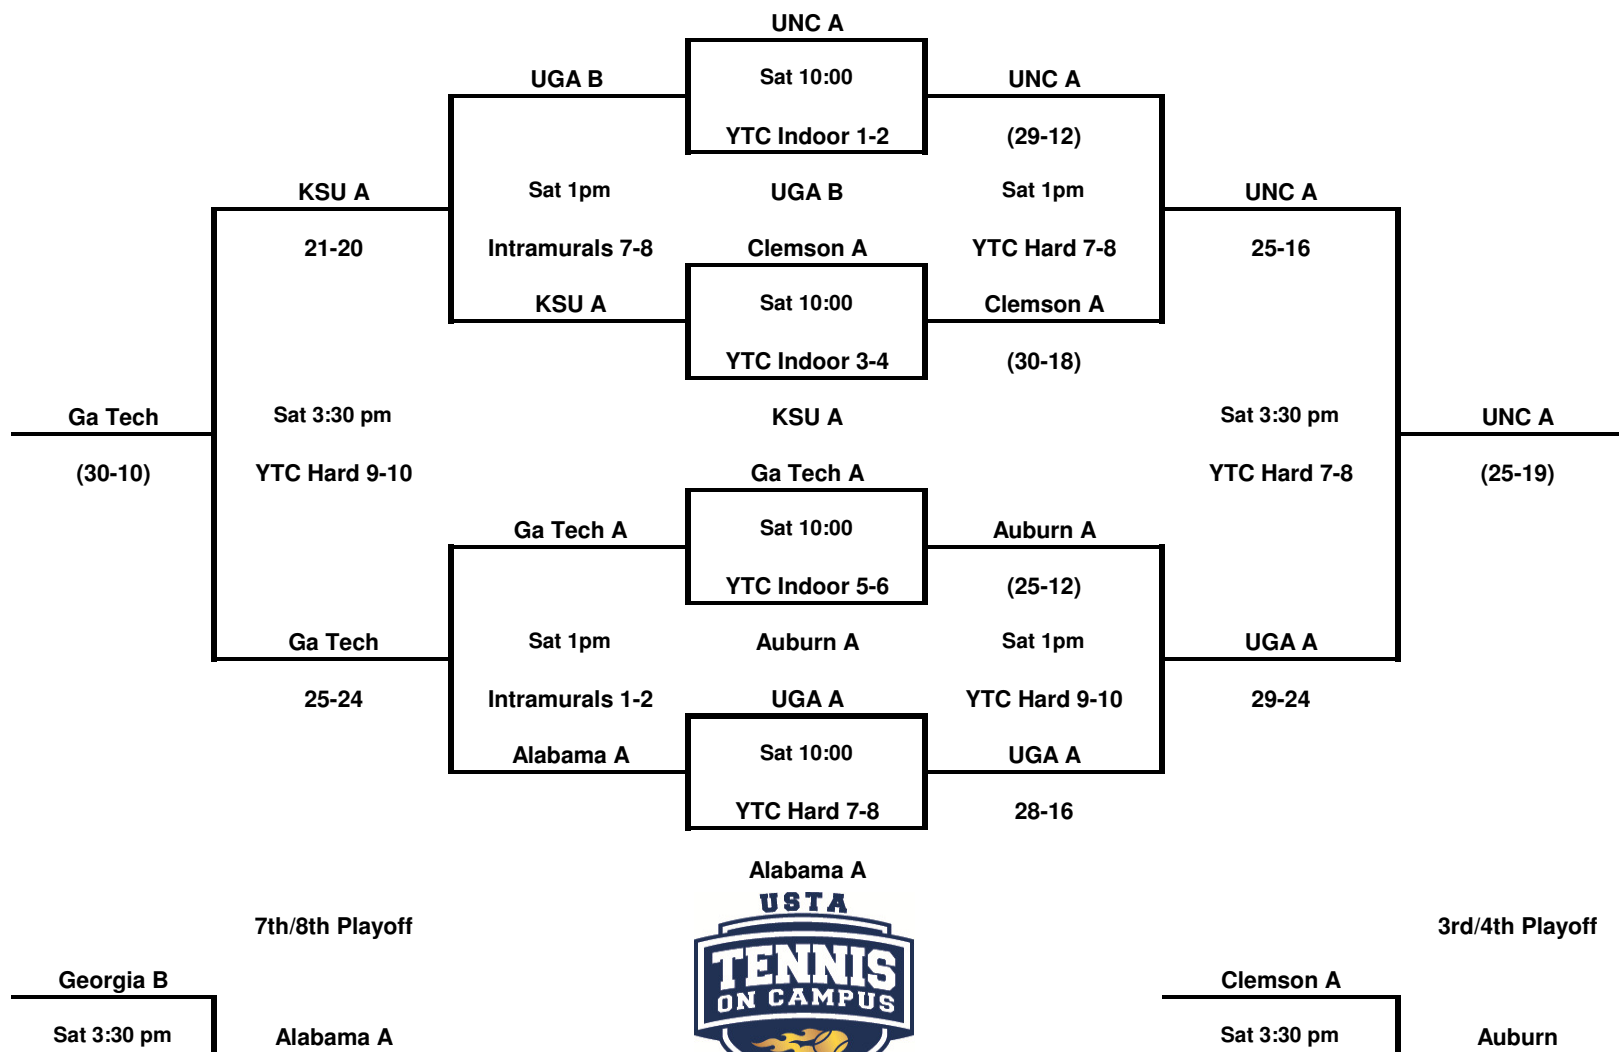

ALLEY CHAMPIONSHIP