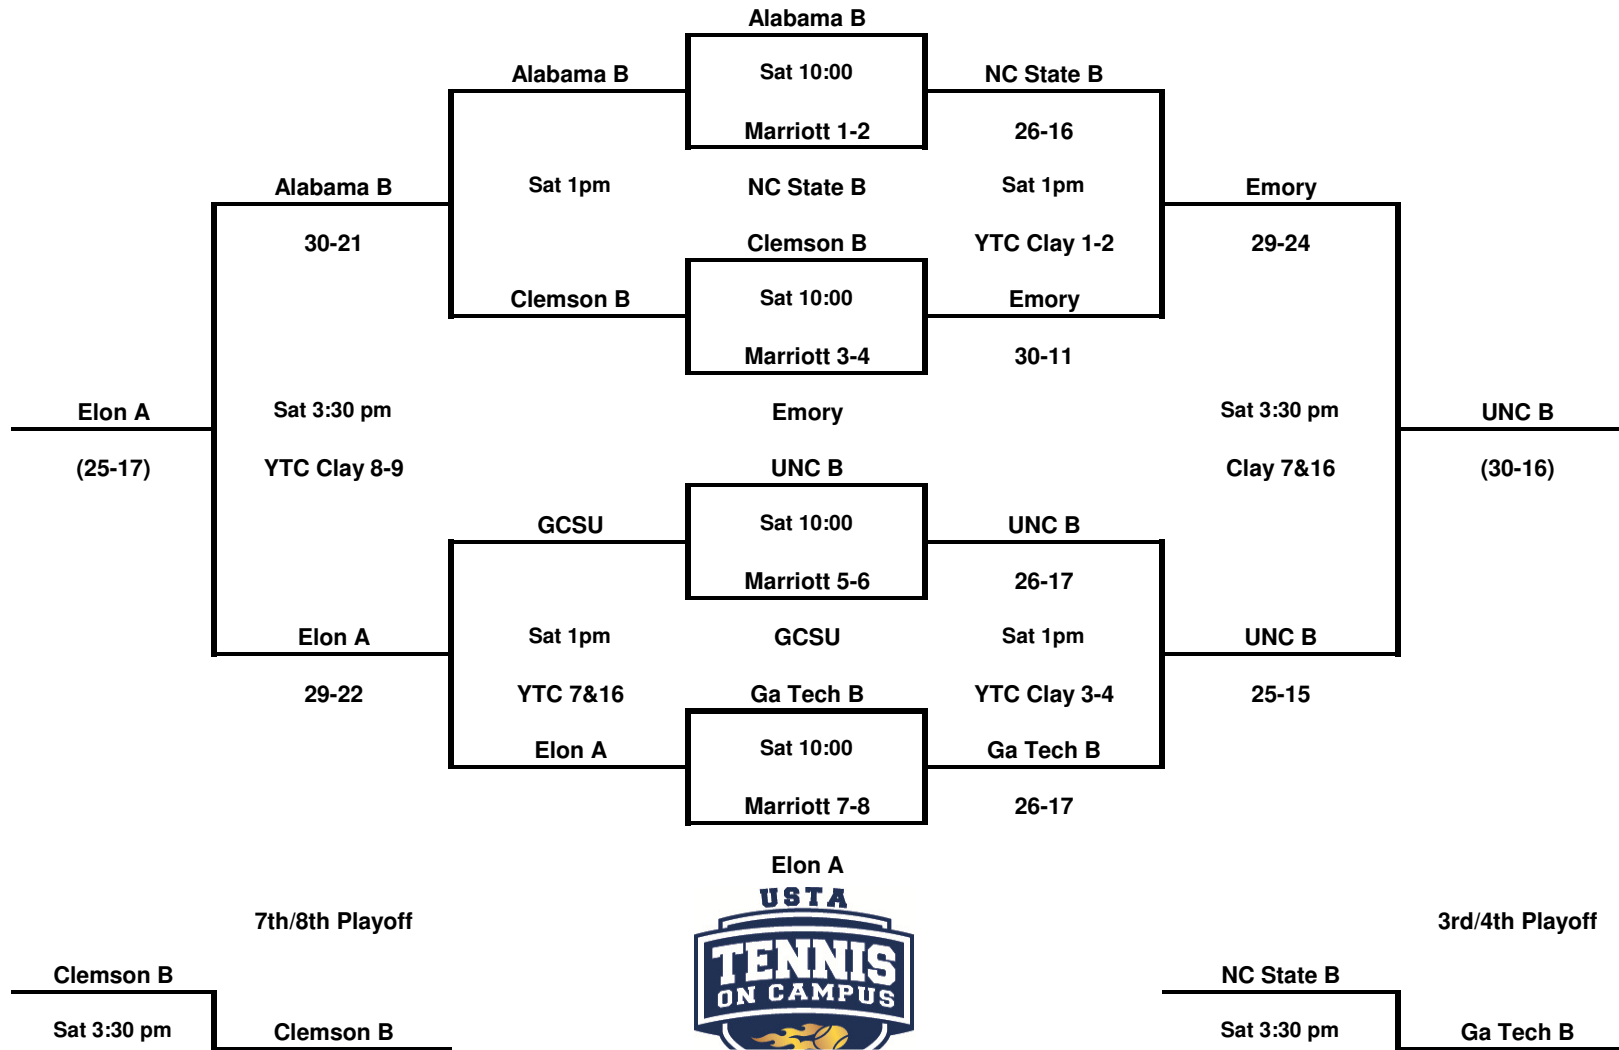

RALLY CHAMPIONSHIP