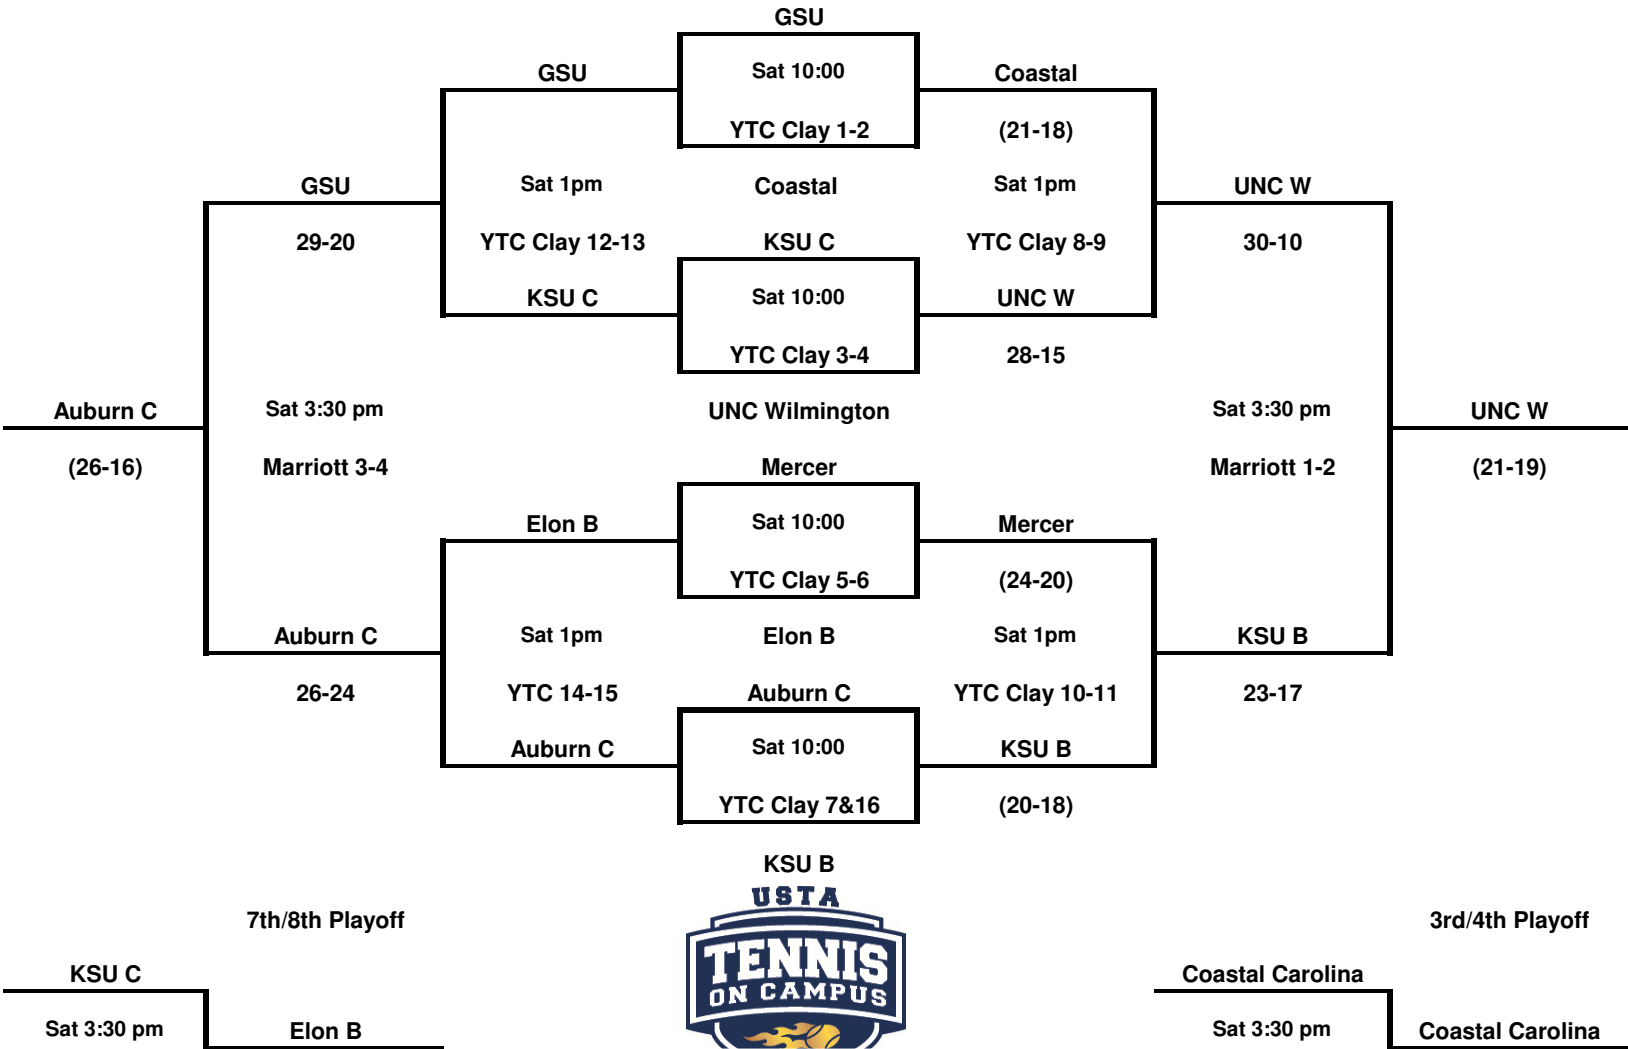

RALLY SILVER