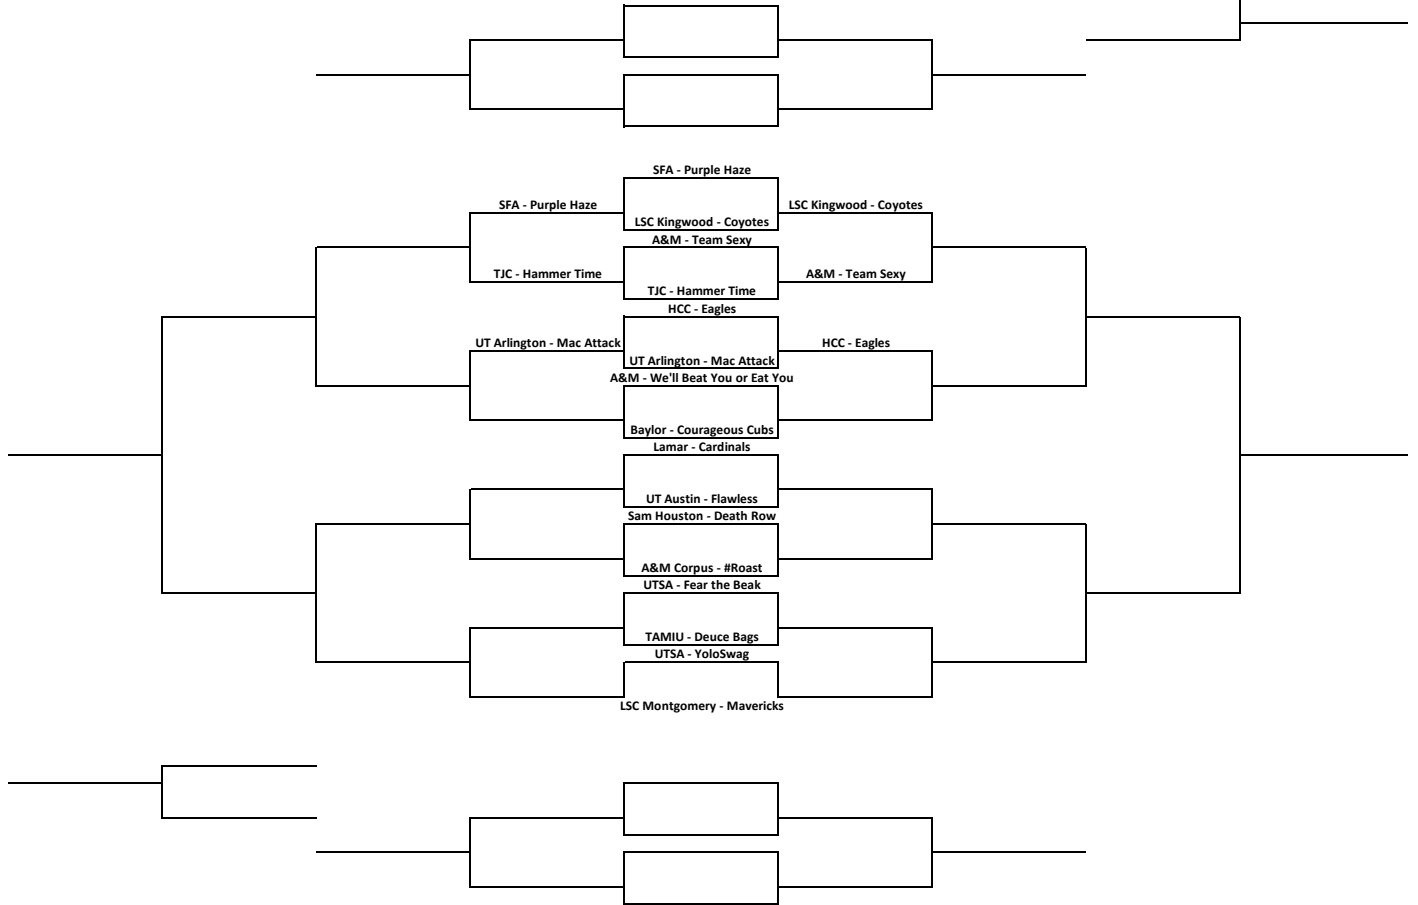

North (loser from 2nd Round East)

East (Semi-Final Losers)

TCU - Team Megan Longbotham

North (loser from 2nd Round East)

East (Semi-Final Losers)

North (loser from 2nd Round East)

East (Semi-Final Losers)

North (loser from 2nd Round East)

East (Semi-Final Losers)

West Cons (semi-final losers)