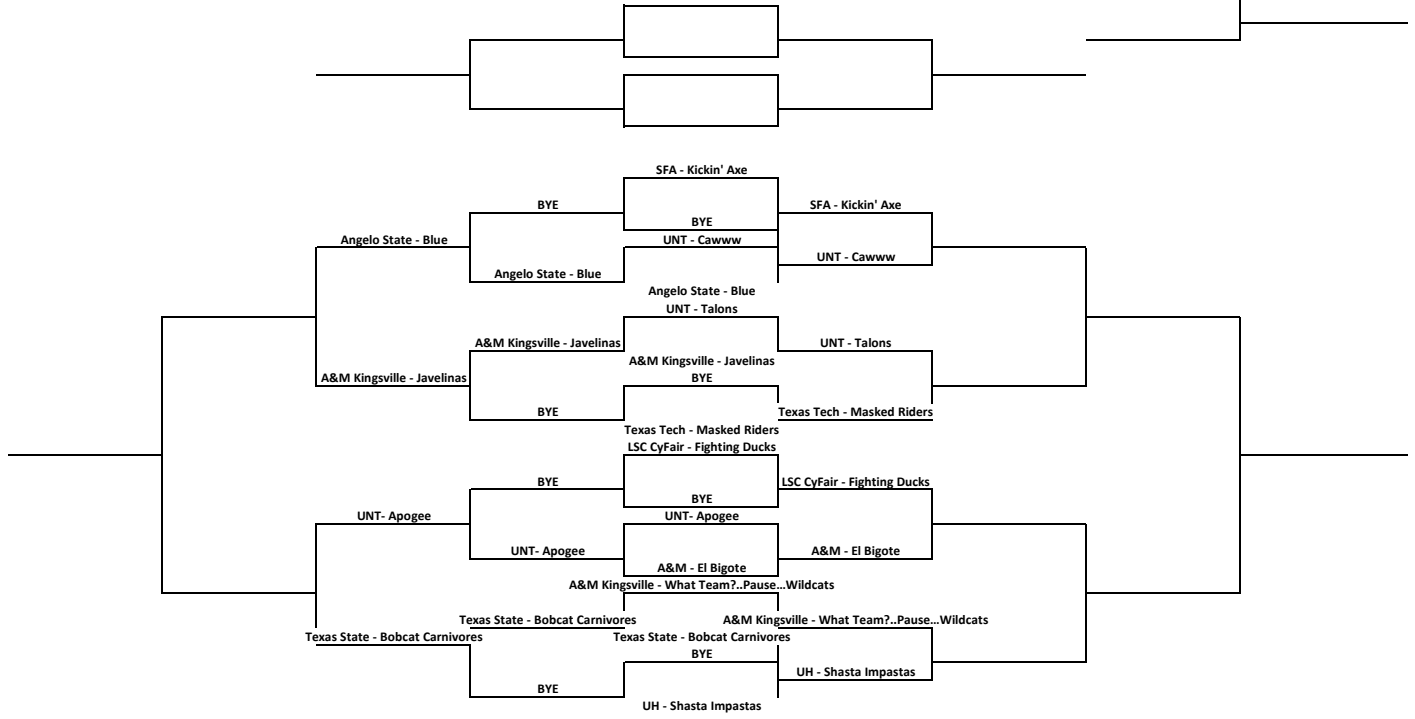

North (loser from 2nd Round East)

East (Semi-Final Losers)

TCU - Team Megan Longbotham

North (loser from 2nd Round East)

East (Semi-Final Losers)

North (loser from 2nd Round East)

East (Semi-Final Losers)

North (loser from 2nd Round East)

East (Semi-Final Losers)

West Cons (semi-final losers)