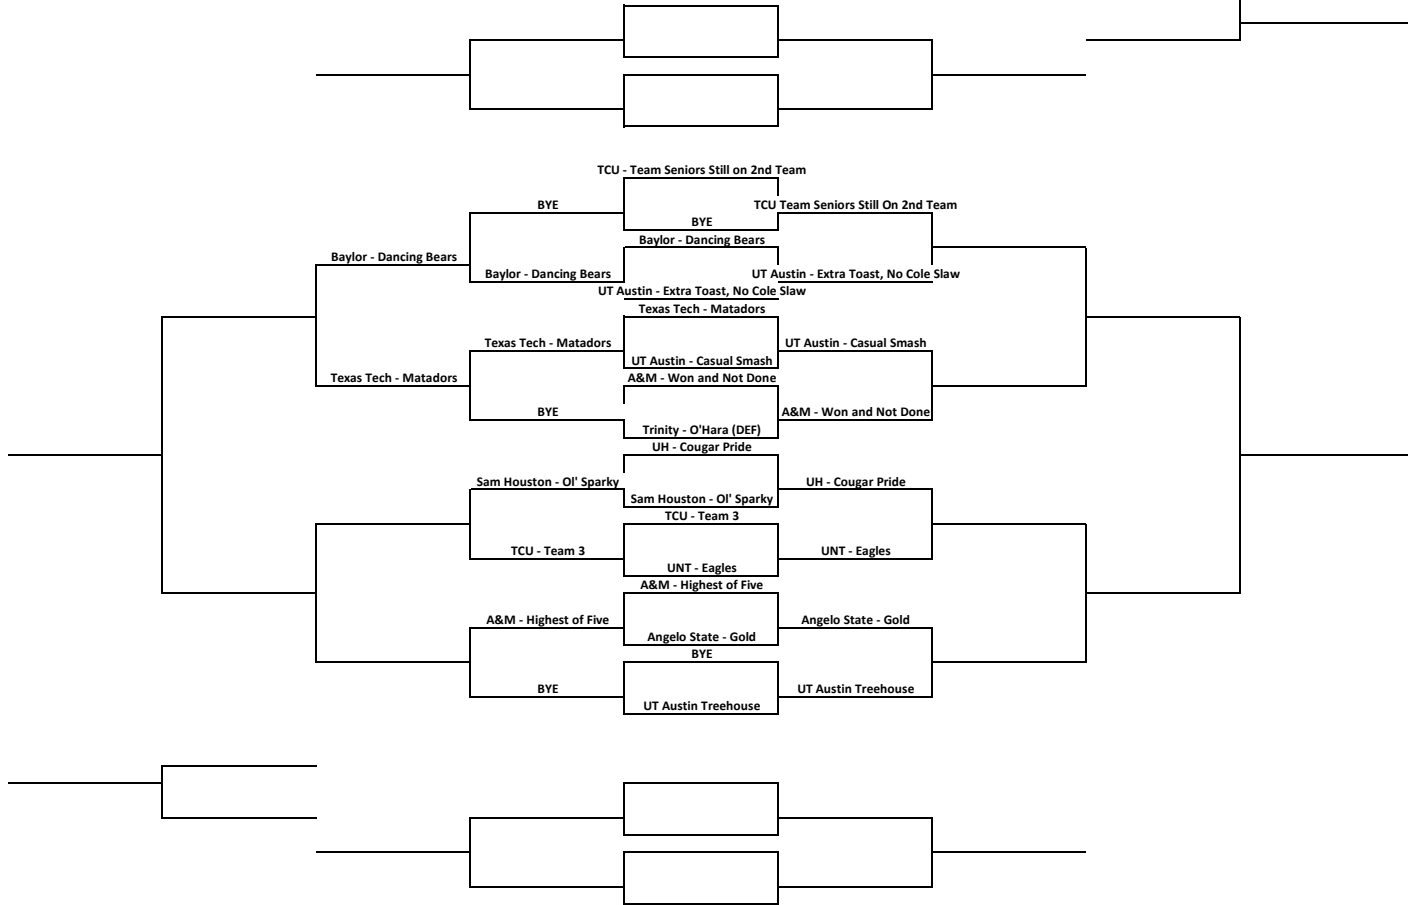

North (loser from 2nd Round East)

East (Semi-Final Losers)

TCU - Team Megan Longbotham

North (loser from 2nd Round East)

East (Semi-Final Losers)

North (loser from 2nd Round East)

East (Semi-Final Losers)

North (loser from 2nd Round East)

East (Semi-Final Losers)

West Cons (semi-final losers)