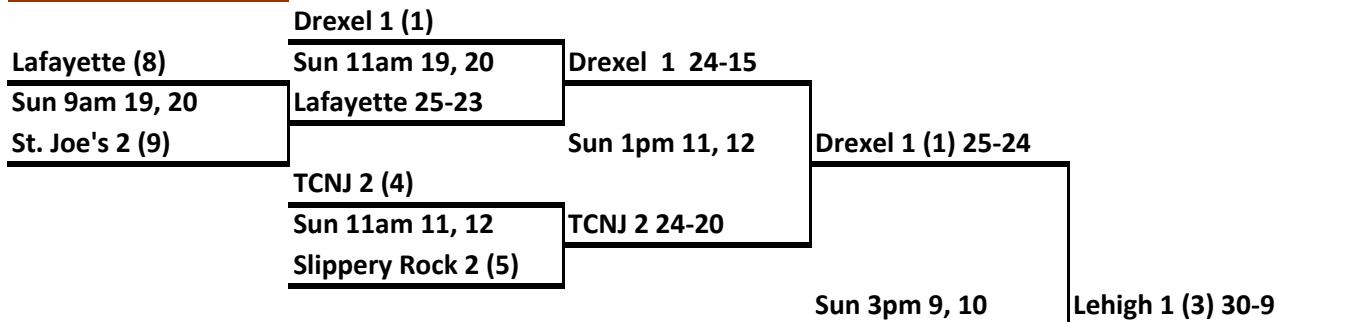

All 10 teams in each bracket will be seeded based on Saturday's game differential

ALL SUNDAY MATCHES WILL BE 6 GAME PRO SETS

Saturday Standings	Record W/L
Pool A	
1. Pitt 1	2-0 (60)
2. St. Joe's 1	1-1 (-21)
3. TCNJ 2	0-2 (-39)
Pool B	
1. Penn State 1	2-0 (70)
2. Bucknell	1-1 (-29)
3. Slippery Rock 2	0-2 (-41)
Pool C	
1. CMU 1	2-0 (58)
2. Lehigh 2	1-1 (-16)
3. Slippery Rock 1	0-2 (-42)
Pool D	
1. U Penn 1	2-0(44)
2. TCNJ 1	1-1(19)
3. Lafayette	0-2 (-61)
Pool E	
1. Villanova 1	2-0 (16)
2. Delaware 2	1-1 (-10)
3. Drexel	0-2 (-12)
Pool F	
1. Delaware 1	2-0(27)
2. Princeton 2	1-1 (5)
3. Lehigh 1	0-2 (-32)
Pool G	
1. Princeton 1	2-0 (41)
2. Pitt 2	1-1 (24)
3. St. Joe's 2	0-2 (-65)
Pool H	
1. Penn State 2	2-0 (49)

2. Temple 1	1-1 (9)
3. Rowan 2	0-2 (-58)
<u>Pool I</u>	
1. U Penn 2	2-0(48)
2. Rowan 1	1-1(27)
3. Rider	0-2 (-75)
<u>Pool J</u>	
1. Villanova 2	2-0(32)
2. CMU 2	1-1(8)
3. Temple 2	0-2 (-24)

ts

Game differential

Gold Bracket

Silver Bracket

Bronze Bracket

2016 Establish 5-8 place tiebreak in the event that the top 4 do not accept bid