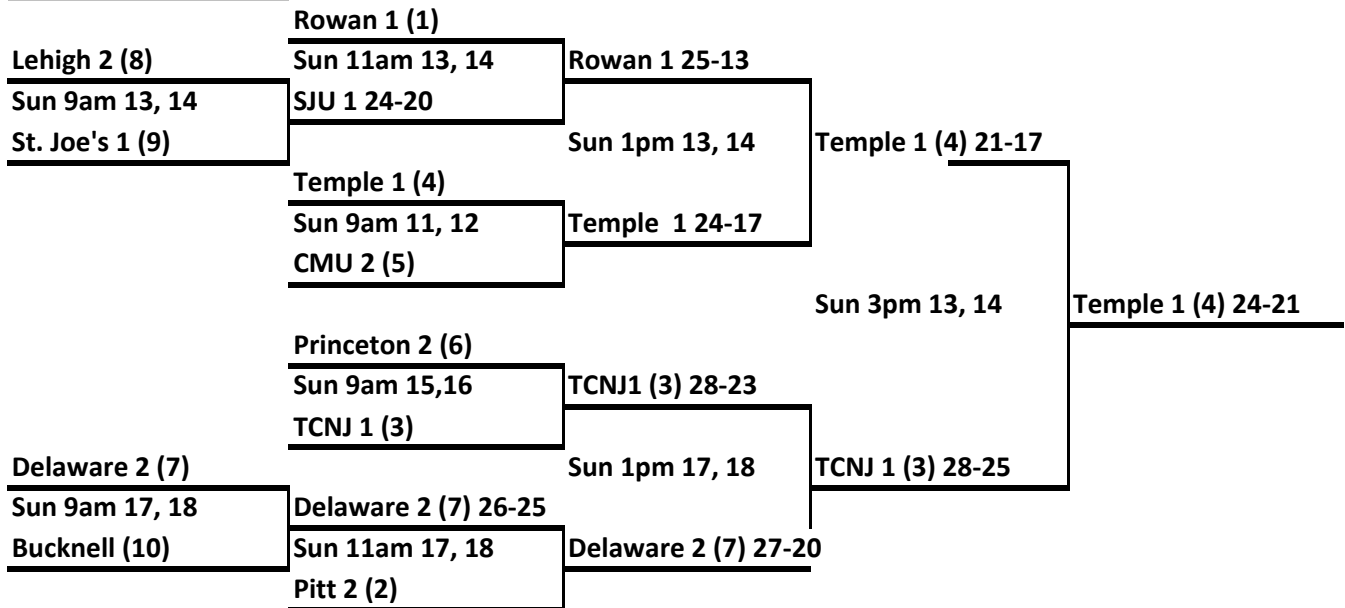

All 10 teams in each bracket will be seeded based on Saturday's game differential

ALL SUNDAY MATCHES WILL BE 6 GAME PRO SETS

Saturday Standings	Record W/L
Pool A	
1. Pitt 1	2-0 (60)
2. St. Joe's 1	1-1 (-21)
3. TCNJ 2	0-2 (-39)
Pool B	
1. Penn State 1	2-0 (70)
2. Bucknell	1-1 (-29)
3. Slippery Rock 2	0-2 (-41)
Pool C	
1. CMU 1	2-0 (58)
2. Lehigh 2	1-1 (-16)
3. Slippery Rock 1	0-2 (-42)
Pool D	
1. U Penn 1	2-0(44)
2. TCNJ 1	1-1(19)
3. Lafayette	0-2 (-61)
Pool E	
1. Villanova 1	2-0 (16)
2. Delaware 2	1-1 (-10)
3. Drexel	0-2 (-12)
Pool F	
1. Delaware 1	2-0(27)
2. Princeton 2	1-1 (5)
3. Lehigh 1	0-2 (-32)
Pool G	
1. Princeton 1	2-0 (41)
2. Pitt 2	1-1 (24)
3. St. Joe's 2	0-2 (-65)
Pool H	
1. Penn State 2	2-0 (49)

2. Temple 1	1-1 (9)
3. Rowan 2	0-2 (-58)
<u>Pool I</u>	
1. U Penn 2	2-0(48)
2. Rowan 1	1-1(27)
3. Rider	0-2 (-75)
<u>Pool J</u>	
1. Villanova 2	2-0(32)
2. CMU 2	1-1(8)
3. Temple 2	0-2 (-24)

ts

Game differential

Gold Bracket

Silver Bracket

Bronze Bracket

2016 Establish 5-8 place tiebreak in the event that the top 4 do not accept bid