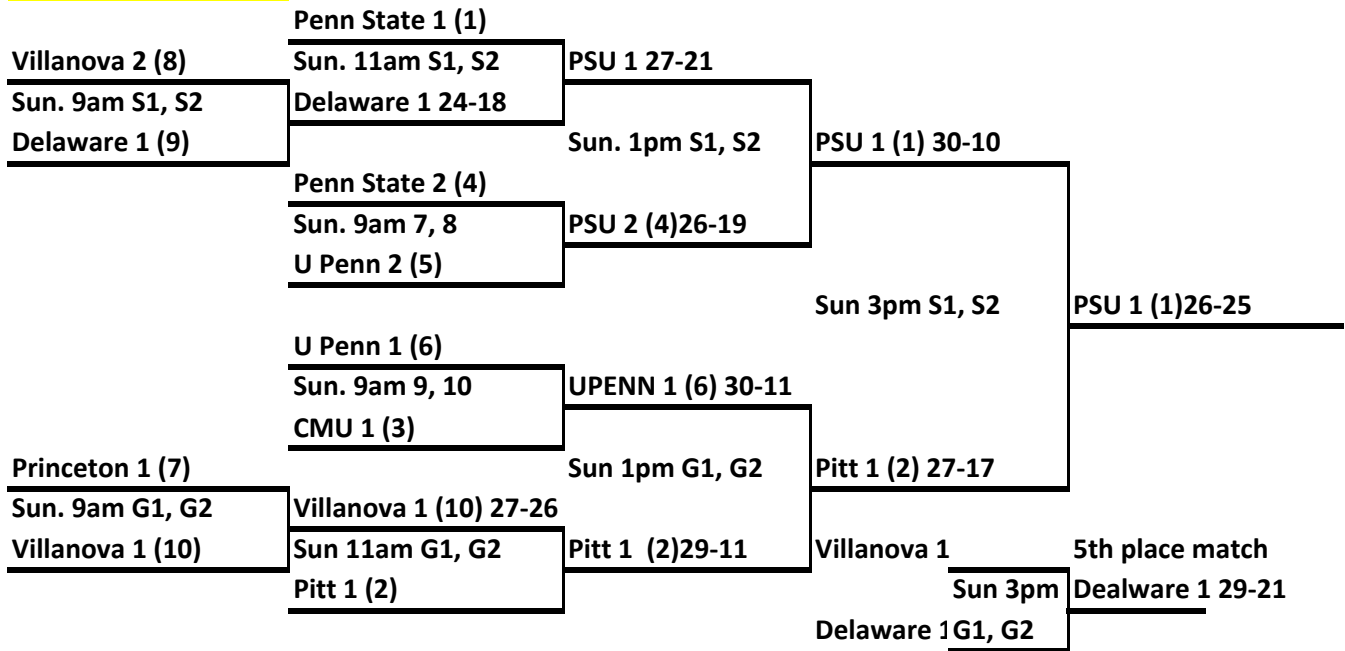

- 1st place in each pool will play in the Gold bracket on Sunday
- 2nd place in each pool will play in the Silver bracket on Sunday
- 3rd place in each pool will play in the Bronze bracket on Sunday

Standings within group will be determined using following criteria:

All 10 teams in each bracket will be seeded based on Saturday's game differential

ALL SUNDAY MATCHES WILL BE 6 GAME PRO SETS

Saturday Standings	Record W/L
Pool A	
1. Pitt 1	2-0 (60)
2. St. Joe's 1	1-1 (-21)
3. TCNJ 2	0-2 (-39)
Pool B	
1. Penn State 1	2-0 (70)
2. Bucknell	1-1 (-29)
3. Slippery Rock 2	0-2 (-41)
Pool C	
1. CMU 1	2-0 (58)
2. Lehigh 2	1-1 (-16)
3. Slippery Rock 1	0-2 (-42)
Pool D	
1. U Penn 1	2-0(44)
2. TCNJ 1	1-1(19)
3. Lafayette	0-2 (-61)
Pool E	
1. Villanova 1	2-0 (16)
2. Delaware 2	1-1 (-10)
3. Drexel	0-2 (-12)
Pool F	
1. Delaware 1	2-0(27)
2. Princeton 2	1-1 (5)
3. Lehigh 1	0-2 (-32)
Pool G	
1. Princeton 1	2-0 (41)
2. Pitt 2	1-1 (24)
3. St. Joe's 2	0-2 (-65)
Pool H	
1. Penn State 2	2-0 (49)

2. Temple 1	1-1 (9)
3. Rowan 2	0-2 (-58)
<u>Pool I</u>	
1. U Penn 2	2-0(48)
2. Rowan 1	1-1(27)
3. Rider	0-2 (-75)
<u>Pool J</u>	
1. Villanova 2	2-0(32)
2. CMU 2	1-1(8)
3. Temple 2	0-2 (-24)

ts

Game differential

Gold Bracket

Silver Bracket

Bronze Bracket

2016 Establish 5-8 place tiebreak in the event that the top 4 do not accept bid