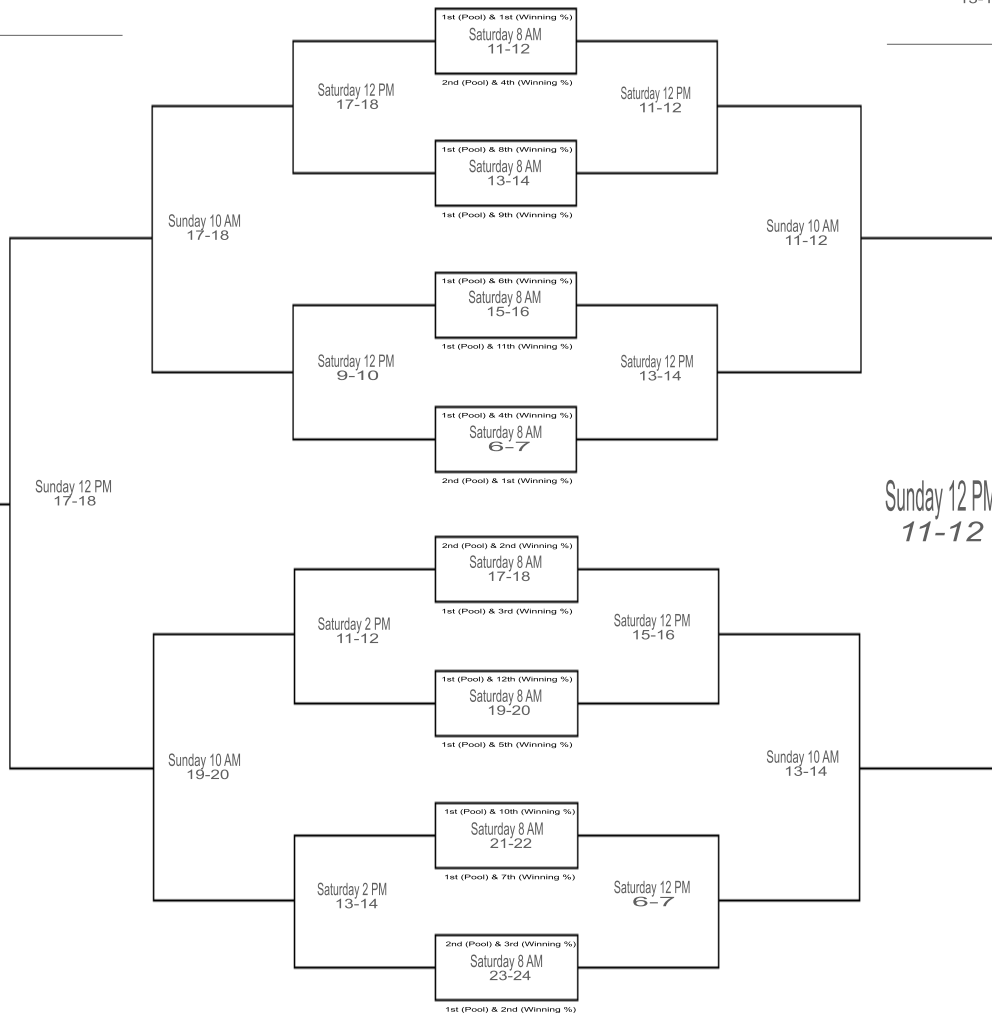

SPRING INVITATIONAL

GOLD BRACKET

NORTH (Round #2 Losers from East)

NORTHWEST (Round #3 Losers from North)

NORTHEAST (Round #3 Losers from East)

WEST

EAST

SOUTH (Round #2 Losers from West)

[14]