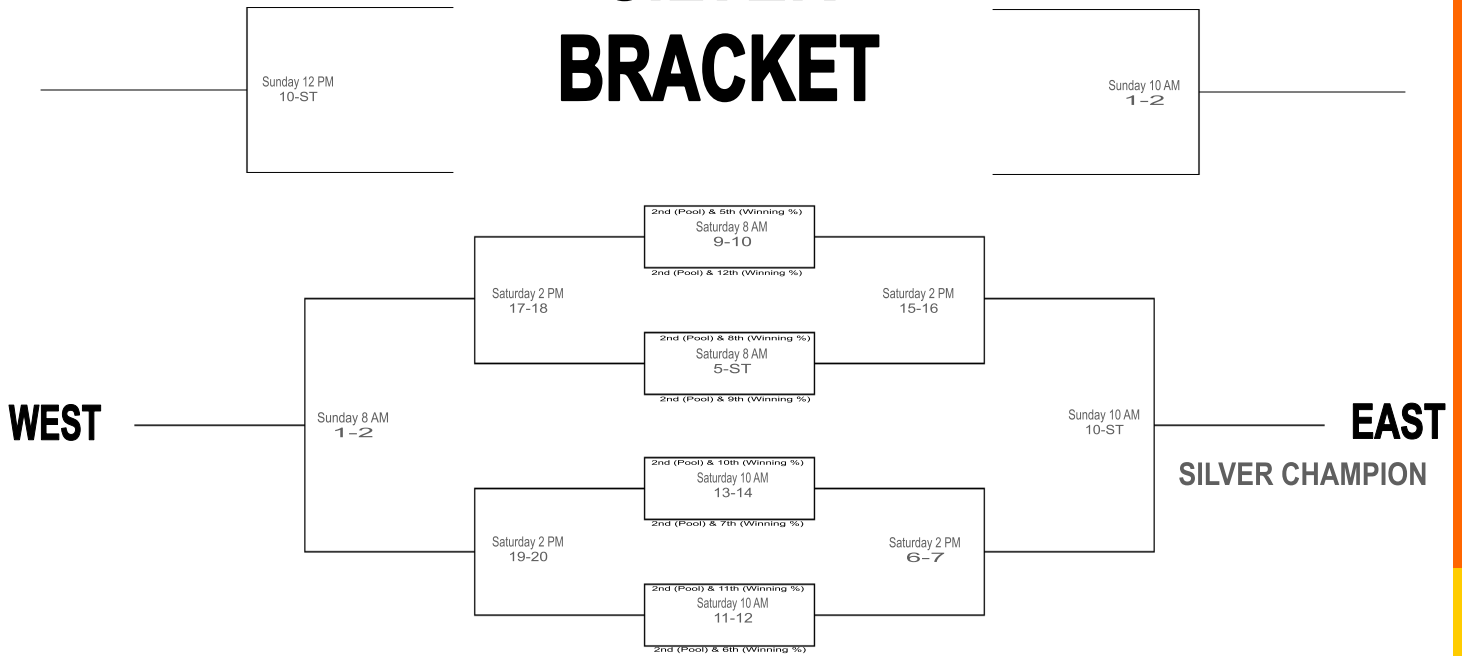

SPRING INVITATIONAL

SILVER & BRONZE

NORTHWEST
(Semi-Final Losers from West)

NORTHEAST
(Semi-Final Losers from East)

SILVER BRACKET