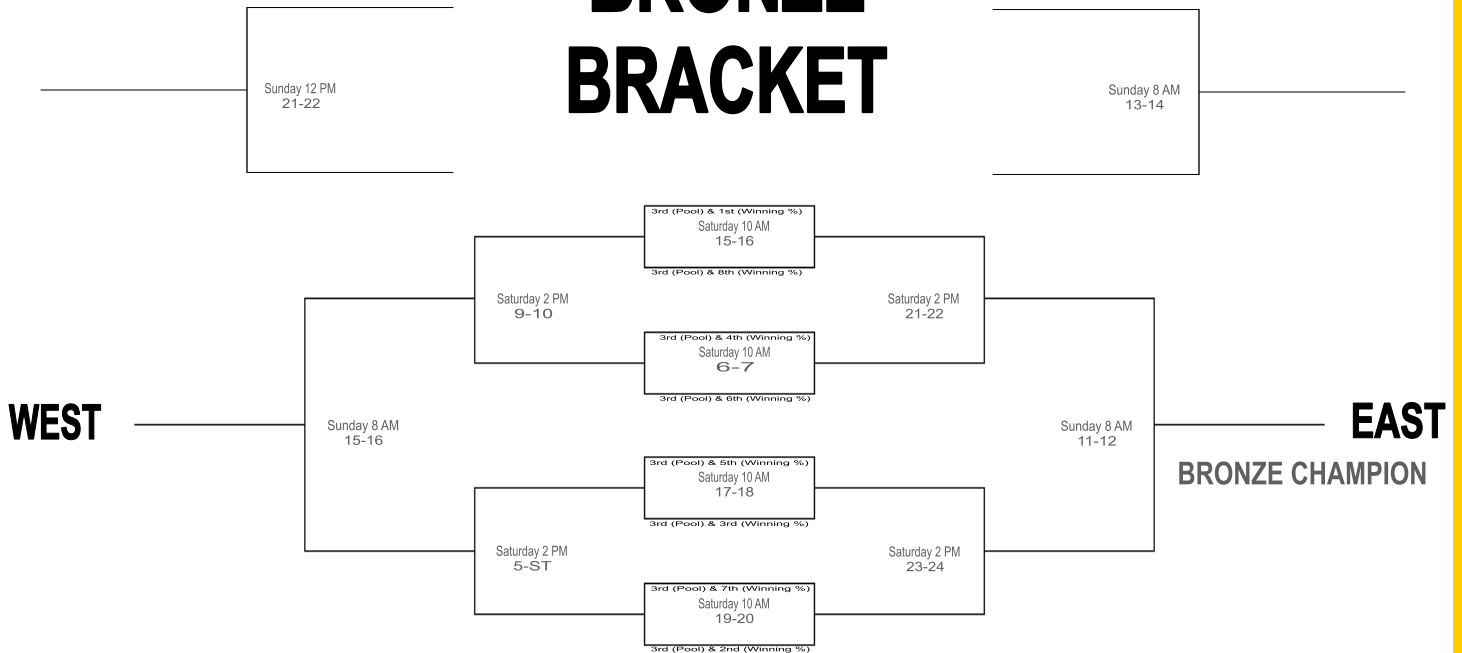

BRONZE BRACKET