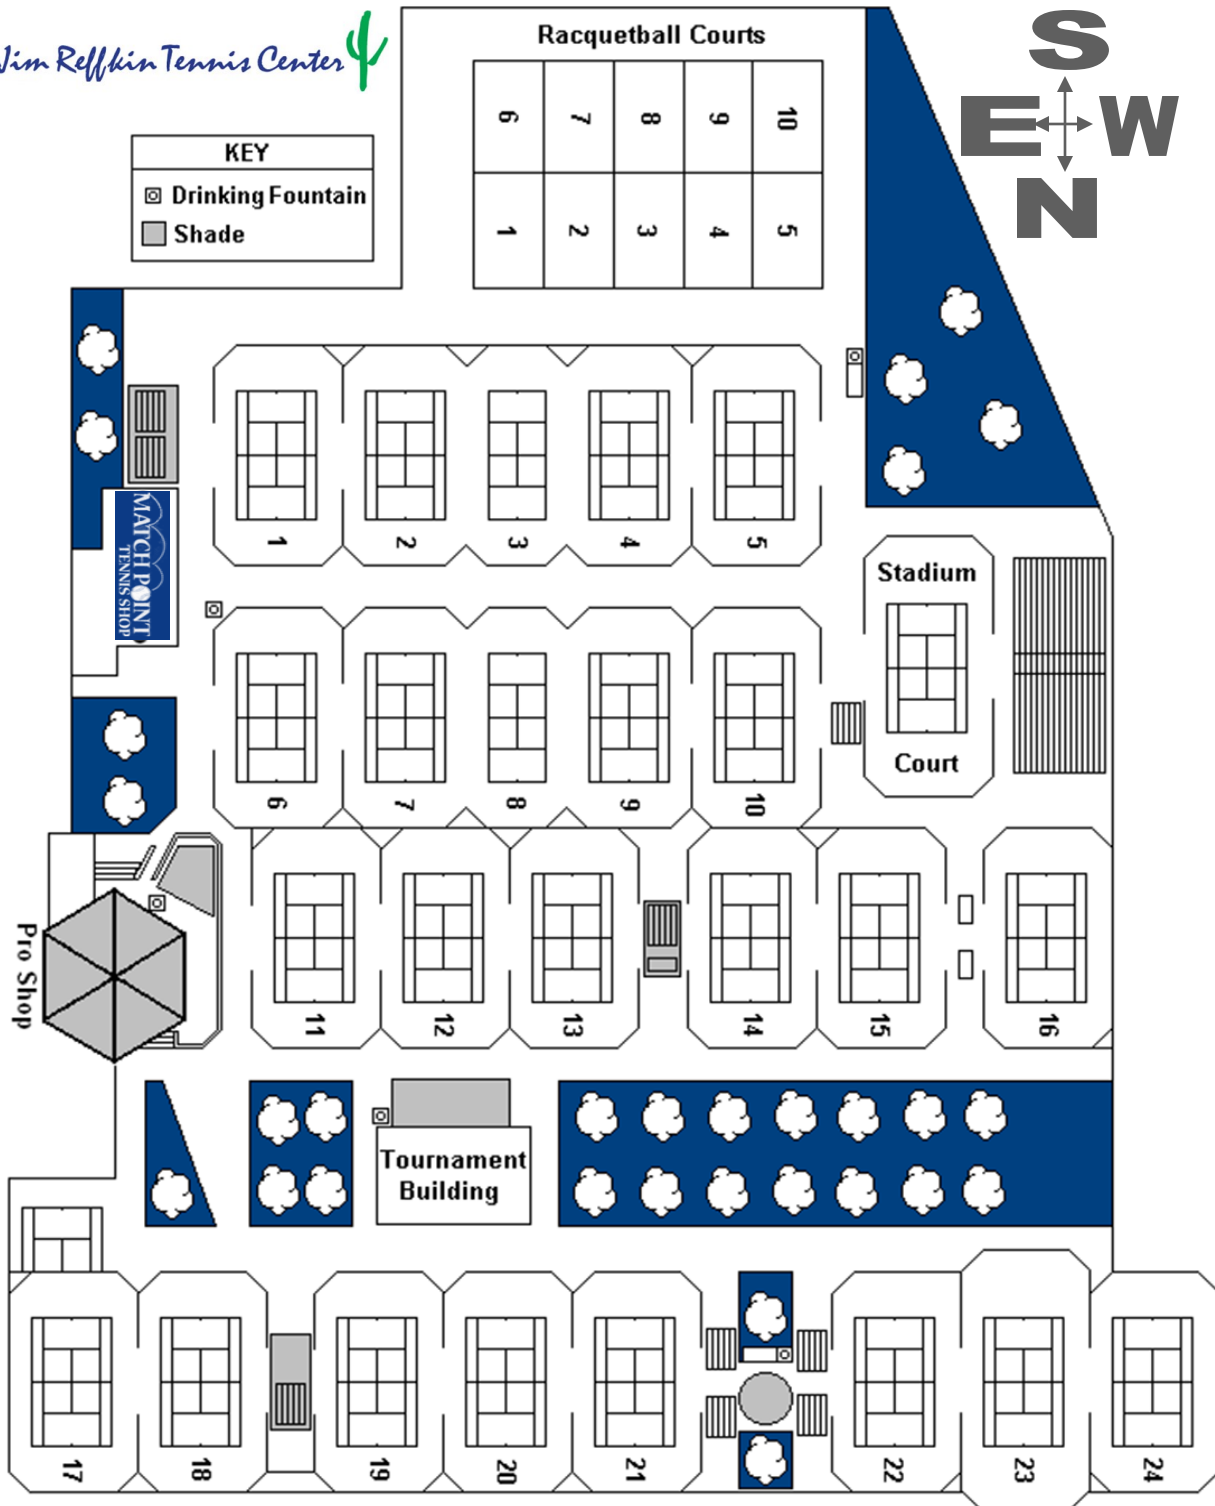

# REFFKIN SITE MAP

Jim Reffkin Tennis Center 

KEY	
	Drinking Fountain
	Shade

Racquetball Courts				
6	7	8	9	10
1	2	3	4	5