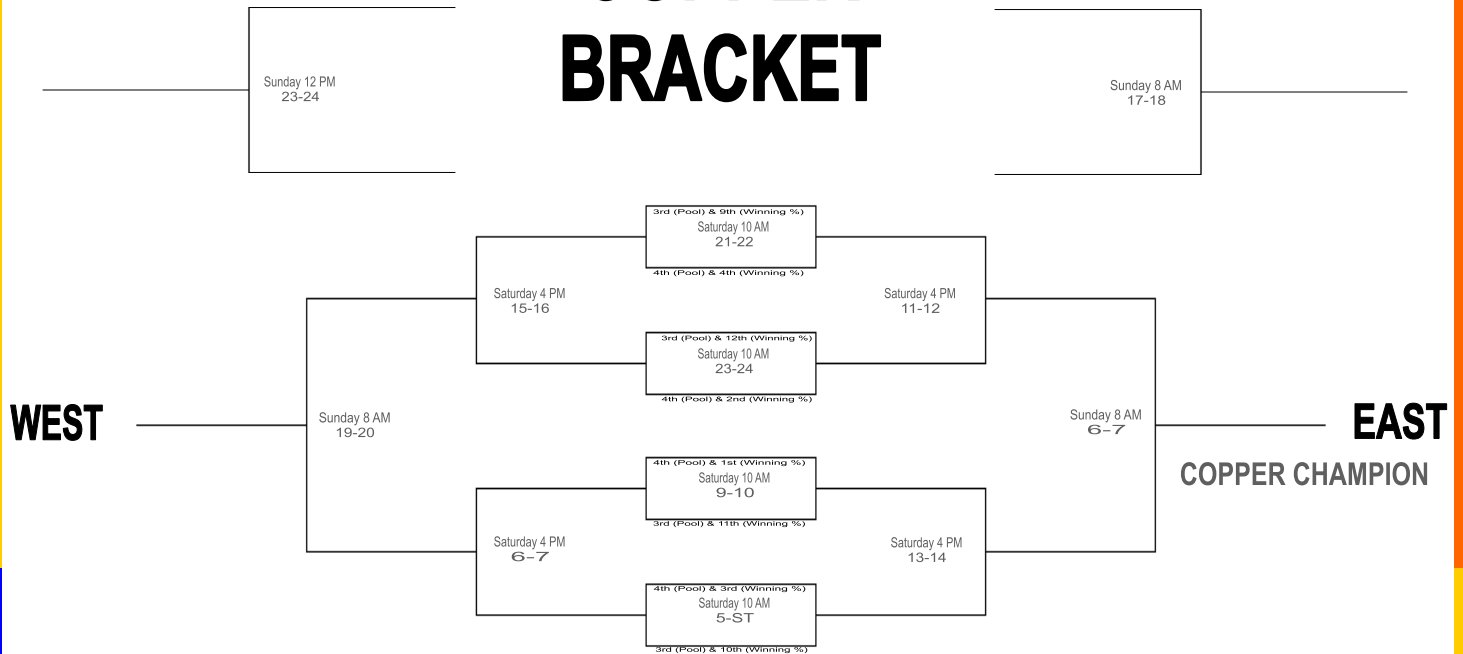

SPRING INVITATIONAL

COPPER & FUN

NORTHWEST
(Semi-Final Losers from West)

NORTHEAST
(Semi-Final Losers from East)

COPPER BRACKET